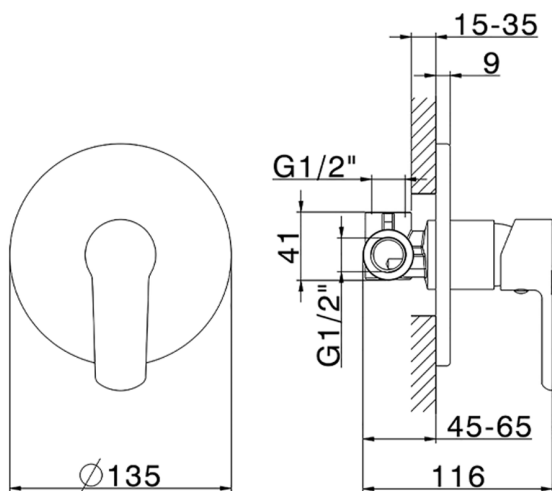

Concealed single lever shower valve SATURNO_SN000304

MODEL **SN000304**

Concealed single lever shower valve, with concealed part

AVAILABLE FINISHINGS

CHARACTERISTICS

Cartridge Spare Parts **ZZ99751000**

35 mm Cartridge

Installation **Concealed**

2025-01-02