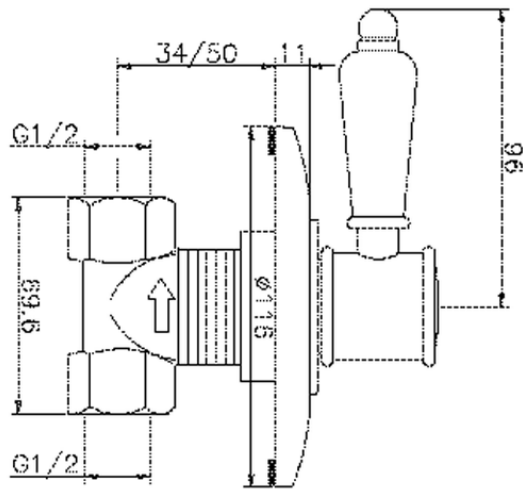

## Concealed stop valve VICTORIAN\_VT000310

VT000310

<https://en.huberitalia.com/concealed-stop-valve-victorian-vt000310>

2024-11-23