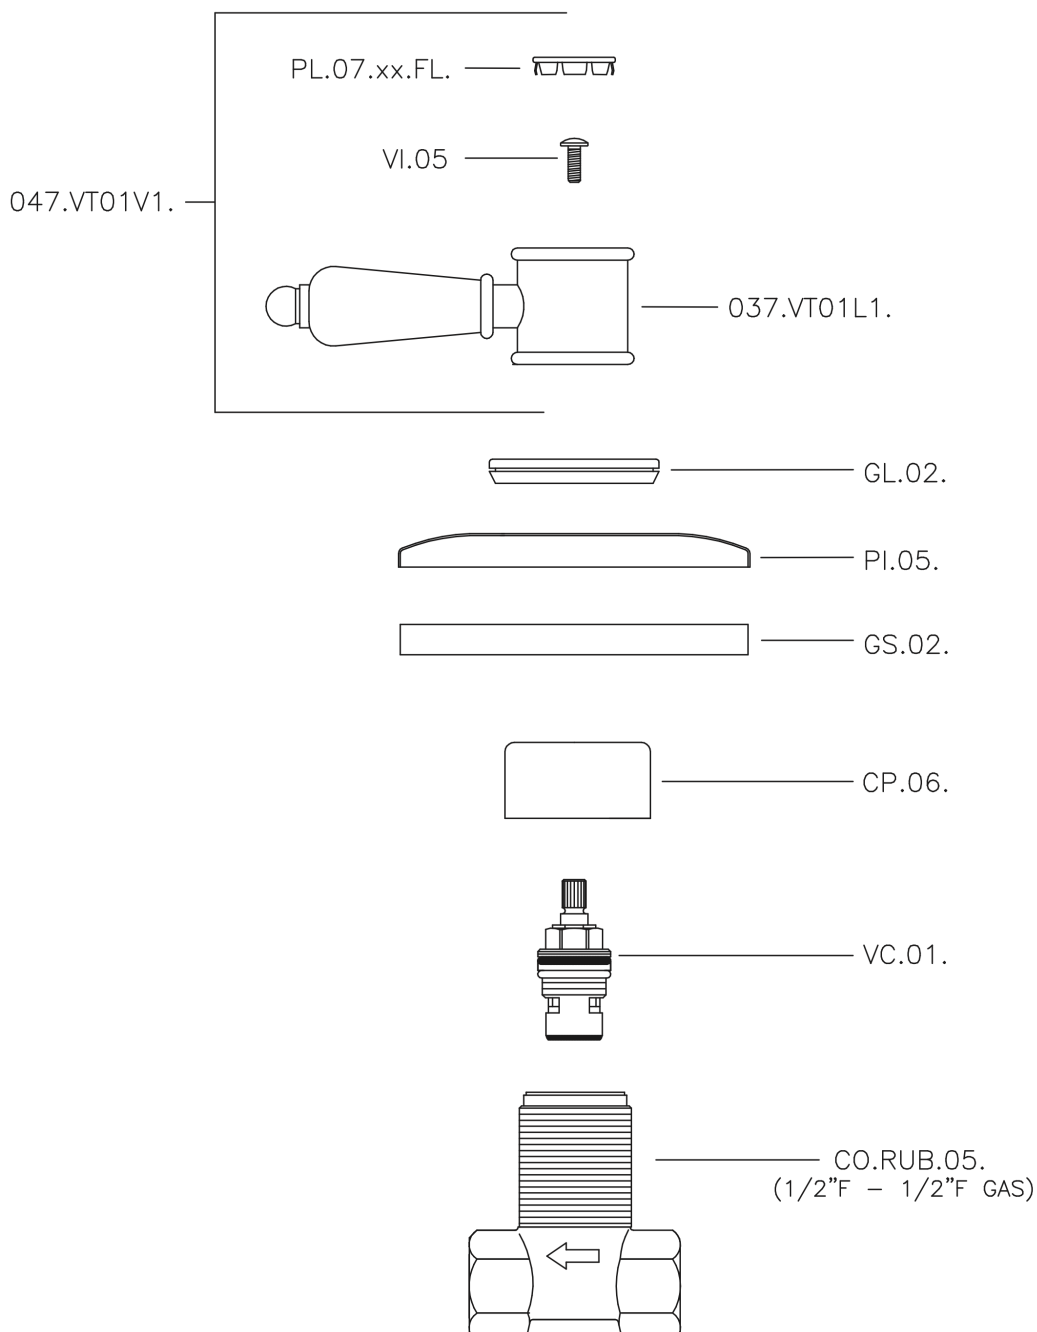

Concealed stop valve VICTORIAN_VT000310

VT000310

<https://en.huberitalia.com/concealed-stop-valve-victorian-vt000310>

2024-11-23