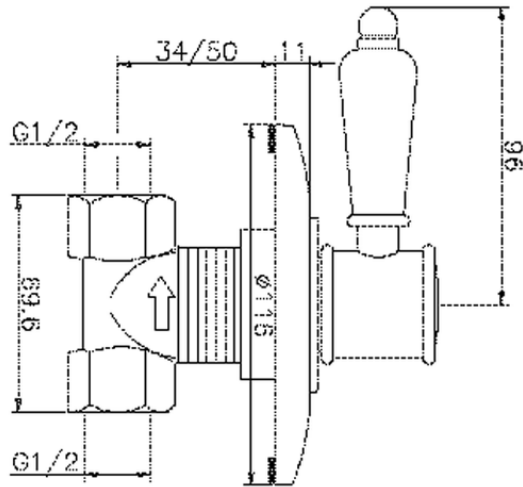

Concealed stop valve VICTORIAN_VT000310

VT000310

<https://en.huberitalia.com/concealed-stop-valve-victorian-vt000310>

2024-11-27