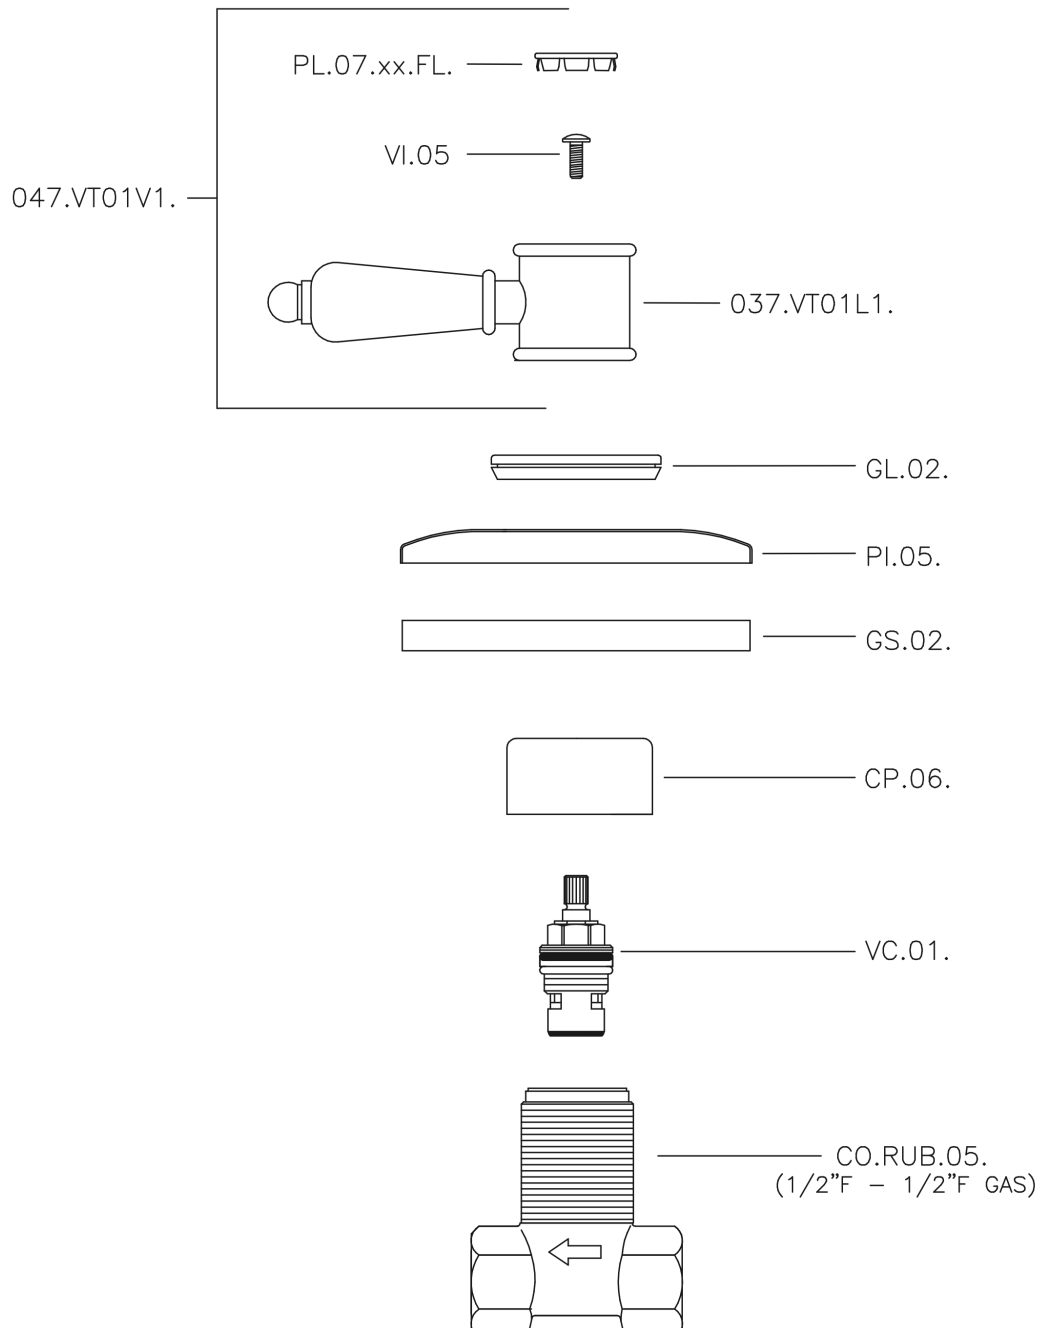

Concealed stop valve VICTORIAN_VT000310

VT000310

<https://en.huberitalia.com/concealed-stop-valve-victorian-vt000310>

2024-11-23