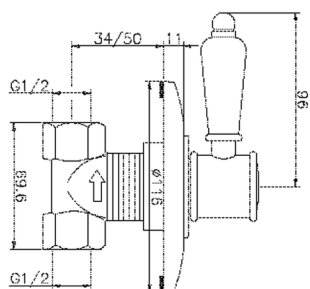

Concealed stop valve VICTORIAN_VT000310

MODEL **VT000310**

Concealed stop valve, 1/2" F outlet

AVAILABLE FINISHINGS

-  **21** 21 Chrome
-  **27** 27 Old Bronze
-  **2A** 2A Satin Brushed Nickel
-  **2G** 2G Antique Gold
-  **2W** 2W Brushed Gold

CHARACTERISTICS

Installation **Concealed**

Concealed stop valve VICTORIAN_VT000310

VT000310

<https://en.huberitalia.com/concealed-stop-valve-victorian-vt000310>

2024-11-23