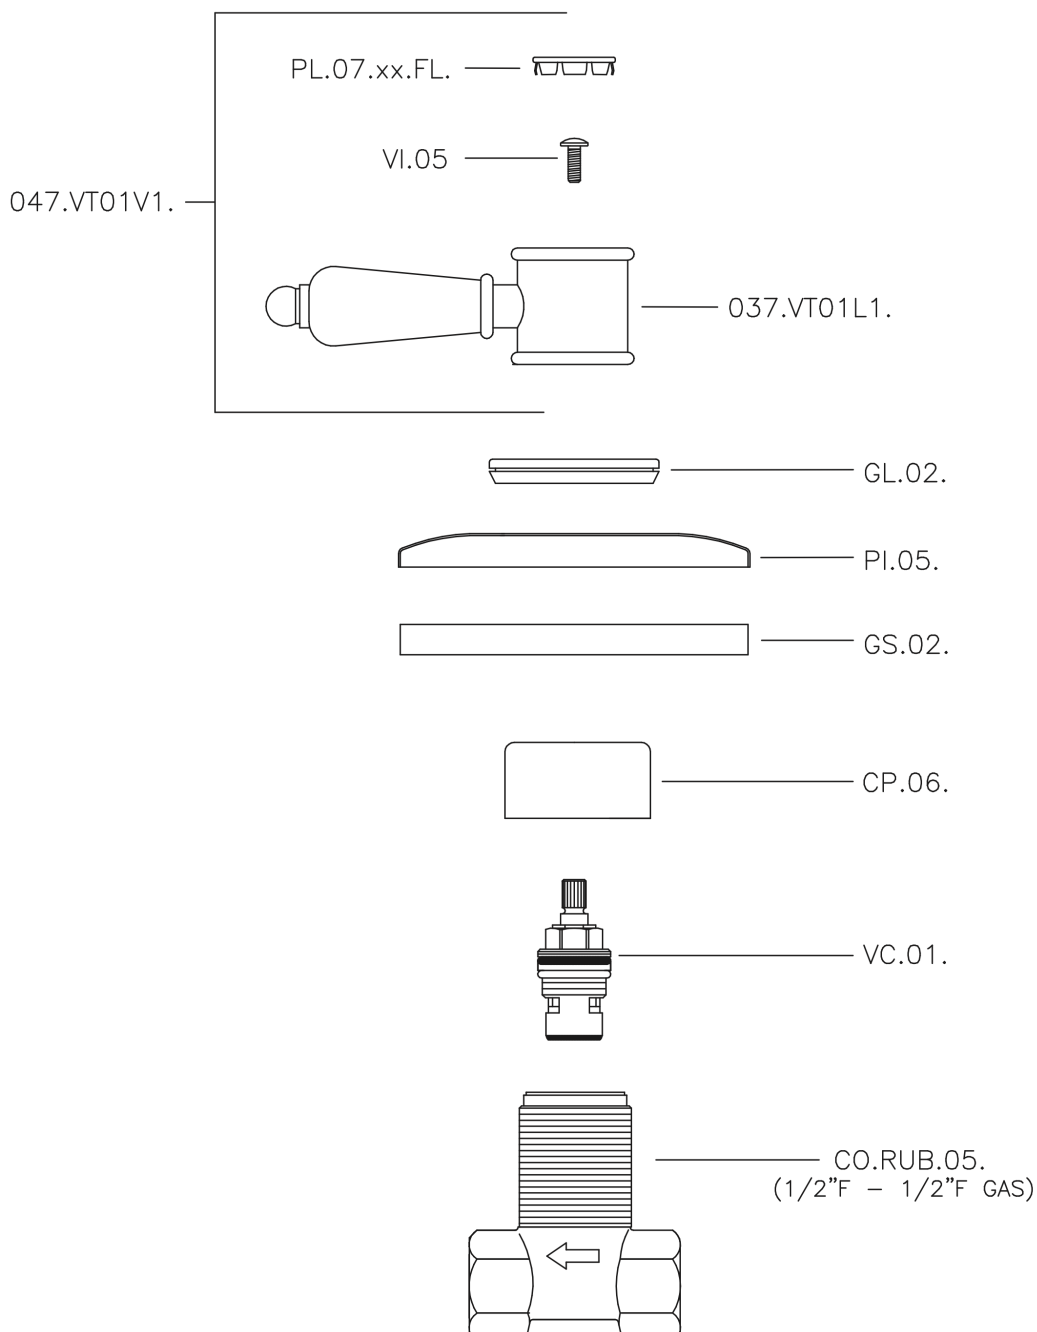

Concealed stop valve VICTORIAN_VT000310

MODEL **VT000310**

Concealed stop valve, 1/2" F outlet

AVAILABLE FINISHINGS

-  **21** 21 Chrome
-  **27** 27 Old Bronze
-  **2A** 2A Satin Brushed Nickel
-  **2G** 2G Antique Gold
-  **2W** 2W Brushed Gold

CHARACTERISTICS

Installation **Concealed**

Concealed stop valve VICTORIAN_VT000310

VT000310

<https://en.huberitalia.com/concealed-stop-valve-victorian-vt000310>

2024-11-23