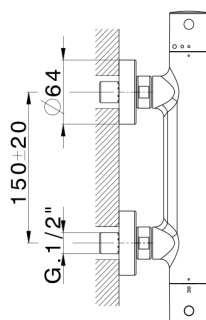

## Thermostatic shower mixer M32\_MTT01010

MODEL **MTT01010**

Thermostatic shower mixer, without shower set, 1/2" M flexible connection

AVAILABLE FINISHINGS

-  **21** 21 Chrome
-  **26** 26 Old Copper
-  **2F** 2F Brushed Nickel
-  **2W** 2W Brushed Gold
-  **40** 40 Matt Black
-  **4Q** 4Q Matt White

CHARACTERISTICS

Cartridge Spare Parts **22.04A.AR - ZZ97279004**

**Argo 2 (long filter) Thermostatic Valve**