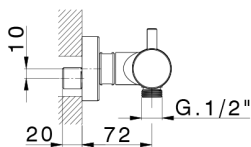

## Thermostatic shower mixer M32\_MTT01010

MODEL **MTT01010**

Thermostatic shower mixer, without shower set, 1/2" M flexible connection

AVAILABLE FINISHINGS

-  **21** 21 Chrome
-  **26** 26 Old Copper
-  **2F** 2F Brushed Nickel
-  **2W** 2W Brushed Gold
-  **40** 40 Matt Black
-  **4Q** 4Q Matt White

CHARACTERISTICS

Cartridge Spare Parts **22.04A.AR - ZZ97279004**

**Argo 2 (long filter) Thermostatic Valve**