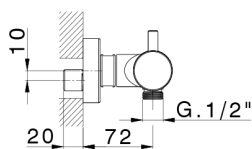

Thermostatic shower mixer M32_MTT01010

MODEL **MTT01010**

Thermostatic shower mixer, without shower set, 1/2" M flexible connection

AVAILABLE FINISHINGS

-  **21** 21 Chrome
-  **26** 26 Old Copper
-  **2F** 2F Brushed Nickel
-  **2W** 2W Brushed Gold
-  **40** 40 Matt Black
-  **4Q** 4Q Matt White