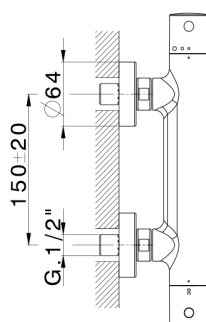

Thermostatic shower mixer M32_MTT01010

MODEL **MTT01010**

Thermostatic shower mixer, without shower set, 1/2" M flexible connection

AVAILABLE FINISHINGS

-  **21** 21 Chrome
-  **26** 26 Old Copper
-  **2F** 2F Brushed Nickel
-  **2W** 2W Brushed Gold
-  **40** 40 Matt Black
-  **4Q** 4Q Matt White

CHARACTERISTICS

Cartridge Spare Parts **22.04A.AR - ZZ97279004**

Argo 2 (long filter) Thermostatic Valve

Thermostatic

The Huber thermostatic is your personal water manager, helping you to handle, control and save water and energy.