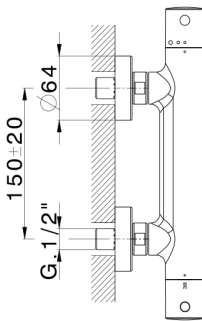

Thermostatic shower mixer M32_MTT01010

MODEL **MTT01010**

Thermostatic shower mixer, without shower set, 1/2" M flexible connection

AVAILABLE FINISHINGS

-  **21** 21 Chrome
-  **26** 26 Old Copper
-  **2F** 2F Brushed Nickel
-  **2W** 2W Brushed Gold
-  **40** 40 Matt Black
-  **4Q** 4Q Matt White

CHARACTERISTICS

Cartridge Spare Parts **22.04A.AR - ZZ97279004**

Argo 2 (long filter) Thermostatic Valve

Thermostatic

The Huber thermostatic is your personal water manager, helping you to handle, control and save water and energy.