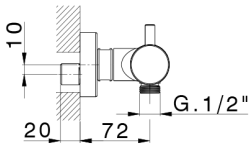

Thermostatic shower mixer M32_MTT01010

MODEL **MTT01010**

Thermostatic shower mixer, without shower set, 1/2" M flexible connection

AVAILABLE FINISHINGS

-  **21** 21 Chrome
-  **26** 26 Old Copper
-  **2F** 2F Brushed Nickel
-  **2W** 2W Brushed Gold
-  **40** 40 Matt Black
-  **4Q** 4Q Matt White