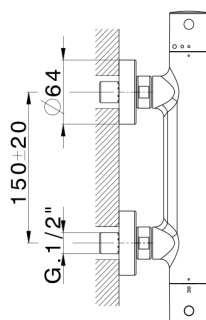

Thermostatic shower mixer M32_MTT01010

MODEL **MTT01010**

Thermostatic shower mixer, without shower set, 1/2" M flexible connection

AVAILABLE FINISHINGS

-  **21** 21 Chrome
-  **26** 26 Old Copper
-  **2F** 2F Brushed Nickel
-  **2W** 2W Brushed Gold
-  **40** 40 Matt Black
-  **4Q** 4Q Matt White

CHARACTERISTICS

Cartridge Spare Parts **22.04A.AR - ZZ97279004**

Argo 2 (long filter) Thermostatic Valve

Thermostatic

The Huber thermostatic is your personal water manager, helping you to handle, control and save water and energy.