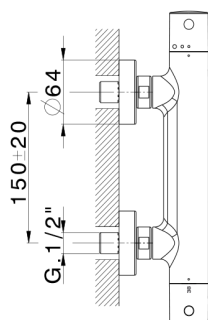

## Thermostatic shower mixer M32\_MTT01010

MODEL **MTT01010**

Thermostatic shower mixer, without shower set, 1/2" M flexible connection

### CHARACTERISTICS

Cartridge Spare Parts **22.04A.AR - ZZ97279004**

**Argo 2 (long filter) Thermostatic Valve**