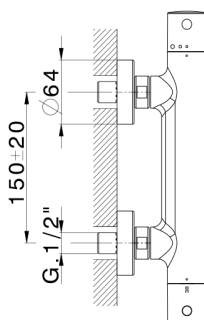

Thermostatic shower mixer M32_MTT01010

MODEL **MTT01010**

Thermostatic shower mixer, without shower set, 1/2" M flexible connection

AVAILABLE FINISHINGS

-  **21** 21 Chrome
-  **26** 26 Old Copper
-  **2F** 2F Brushed Nickel
-  **2W** 2W Brushed Gold
-  **40** 40 Matt Black
-  **4Q** 4Q Matt White

CHARACTERISTICS

Cartridge Spare Parts **22.04A.AR - ZZ97279004**

Argo 2 (long filter) Thermostatic Valve

Thermostatic

The Huber thermostatic is your personal water manager, helping you to handle, control and save water and energy.