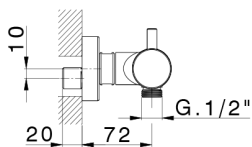

## Thermostatic shower mixer M32\_MTT01010

MODEL **MTT01010**

Thermostatic shower mixer, without shower set, 1/2" M flexible connection

### CHARACTERISTICS

Cartridge Spare Parts **22.04A.AR - ZZ97279004**

**Argo 2 (long filter) Thermostatic Valve**