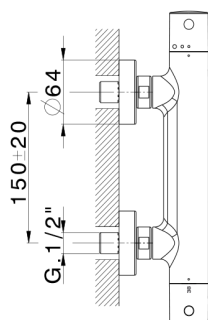

Thermostatic shower mixer M32_MTT01010

MODEL **MTT01010**

Thermostatic shower mixer, without shower set, 1/2" M flexible connection

AVAILABLE FINISHINGS

-  **21** 21 Chrome
-  **26** 26 Old Copper
-  **2F** 2F Brushed Nickel
-  **2W** 2W Brushed Gold
-  **40** 40 Matt Black
-  **4Q** 4Q Matt White

CHARACTERISTICS

Cartridge Spare Parts **22.04A.AR - ZZ97279004**

Argo 2 (long filter) Thermostatic Valve

Thermostatic

The Huber thermostatic is your personal water manager, helping you to handle, control and save water and energy.