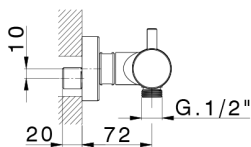

Thermostatic shower mixer M32_MTT01010

MODEL **MTT01010**

Thermostatic shower mixer, without shower set, 1/2" M flexible connection

AVAILABLE FINISHINGS

-  **21** 21 Chrome
-  **26** 26 Old Copper
-  **2F** 2F Brushed Nickel
-  **2W** 2W Brushed Gold
-  **40** 40 Matt Black
-  **4Q** 4Q Matt White