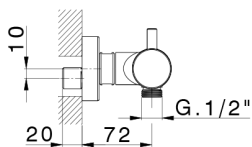

Thermostatic shower mixer M32_MTT01010

MODEL **MTT01010**

Thermostatic shower mixer, without shower set, 1/2" M flexible connection

AVAILABLE FINISHINGS

-  **21** 21 Chrome
-  **26** 26 Old Copper
-  **2F** 2F Brushed Nickel
-  **2W** 2W Brushed Gold
-  **40** 40 Matt Black
-  **4Q** 4Q Matt White