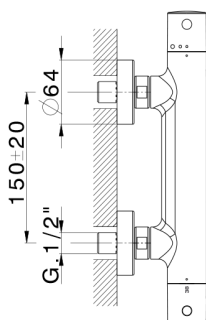

Thermostatic shower mixer M32_MTT01010

MODEL **MTT01010**

Thermostatic shower mixer, without shower set, 1/2" M flexible connection

AVAILABLE FINISHINGS

-  **21** 21 Chrome
-  **26** 26 Old Copper
-  **2F** 2F Brushed Nickel
-  **2W** 2W Brushed Gold
-  **40** 40 Matt Black
-  **4Q** 4Q Matt White

CHARACTERISTICS

Cartridge Spare Parts **22.04A.AR - ZZ97279004**

Argo 2 (long filter) Thermostatic Valve

Thermostatic

The Huber thermostatic is your personal water manager, helping you to handle, control and save water and energy.