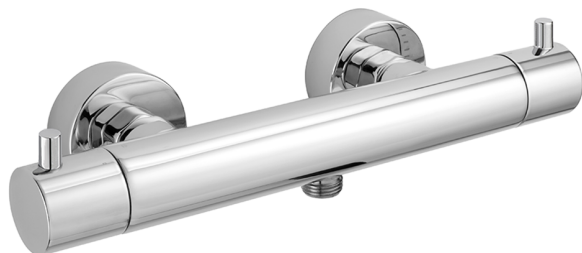

Thermostatic shower mixer M32_MTT01010

MODEL **MTT01010**

Thermostatic shower mixer, without shower set, 1/2" M flexible connection

AVAILABLE FINISHINGS

-  **21** 21 Chrome
-  **26** 26 Old Copper
-  **2F** 2F Brushed Nickel
-  **2W** 2W Brushed Gold
-  **40** 40 Matt Black
-  **4Q** 4Q Matt White

CHARACTERISTICS

Cartridge Spare Parts **22.04A.AR - ZZ97279004**

Argo 2 (long filter) Thermostatic Valve

Thermostatic

The Huber thermostatic is your personal water manager, helping you to handle, control and save water and energy.