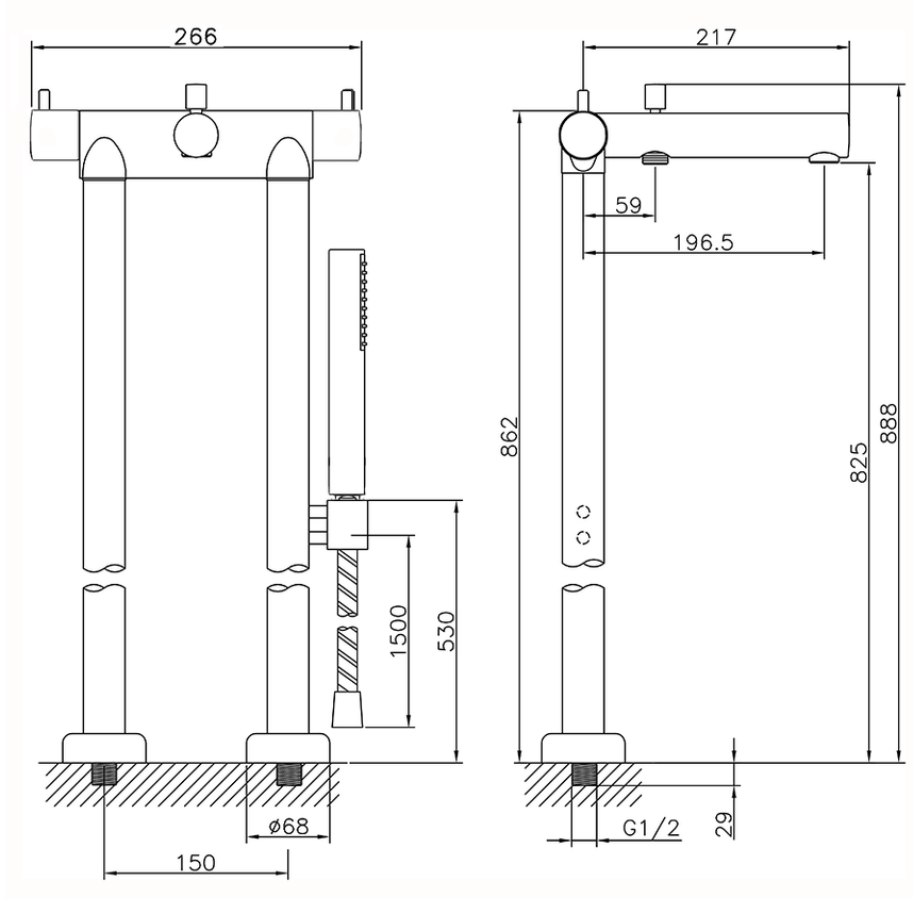

Thermostatic floor-mounted bath mixer TRATTO EVO_TVT39010

TVT39010

<https://en.huberitalia.com/thermostatic-floor-mounted-bath-mixer-tratto-evo-tvt39010>

2024-12-22