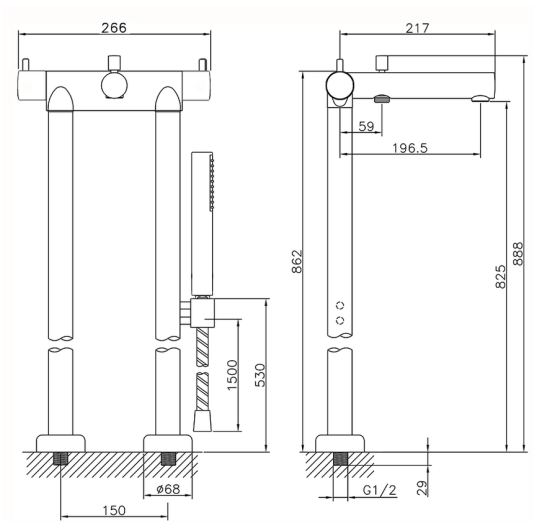

Thermostatic floor-mounted bath mixer TRATTO EVO_TVT39010

MODEL **TVT39010**

Thermostatic floor-mounted bath mixer, Riser shower bracket, 26 mm ABS minimalistic one spray handshower, 150 cm Brass flexible hose

AVAILABLE FINISHINGS

CHARACTERISTICS

Cartridge Spare Parts **24.04A.PP**

8x20 Plus P Thermostatic Valve

Thermostatic

The Huber thermostatic is your personal water manager, helping you to handle, control and save water and energy.