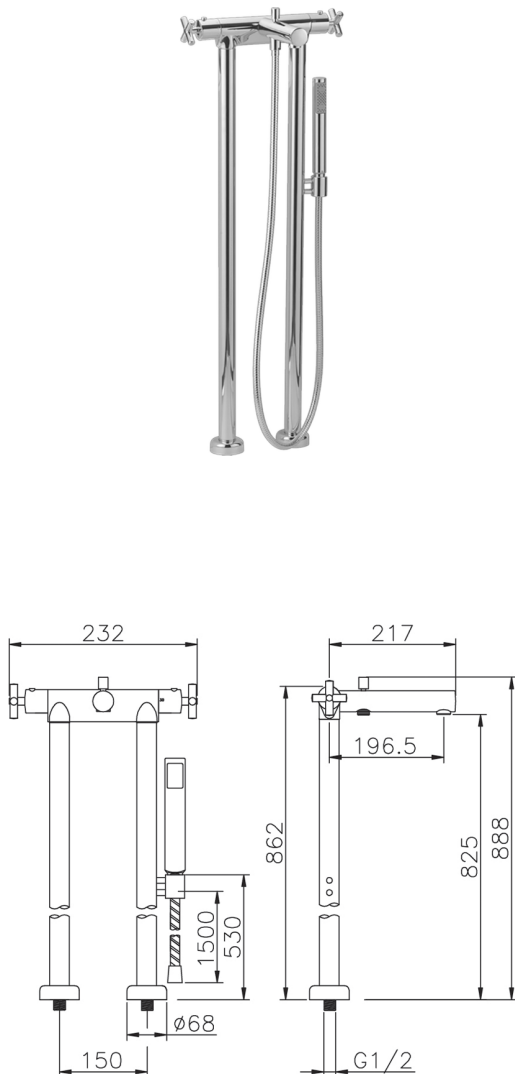

## Thermostatic floor-mounted bath mixer SUITE\_SUT39010

MODEL **SUT39010**

Thermostatic floor-mounted bath mixer, riser shower bracket, ABS 27 mm minimalistic one spray handshower, 150 cm Brass flexible hose

### AVAILABLE FINISHINGS

-  **21** 21 Chrome
-  **40** 40 Matt Black
-  **2F** 2F Brushed Nickel
-  **2W** 2W Brushed Gold

### CHARACTERISTICS

Cartridge Spare Parts **24.04A.PP**

**8x20 Plus P Thermostatic Valve**

## Thermostatic floor-mounted bath mixer SUITE\_SUT39010

SUT39010

<https://en.huberitalia.com/thermostatic-floor-mounted-bath-mixer-suite-sut39010>

2024-12-31