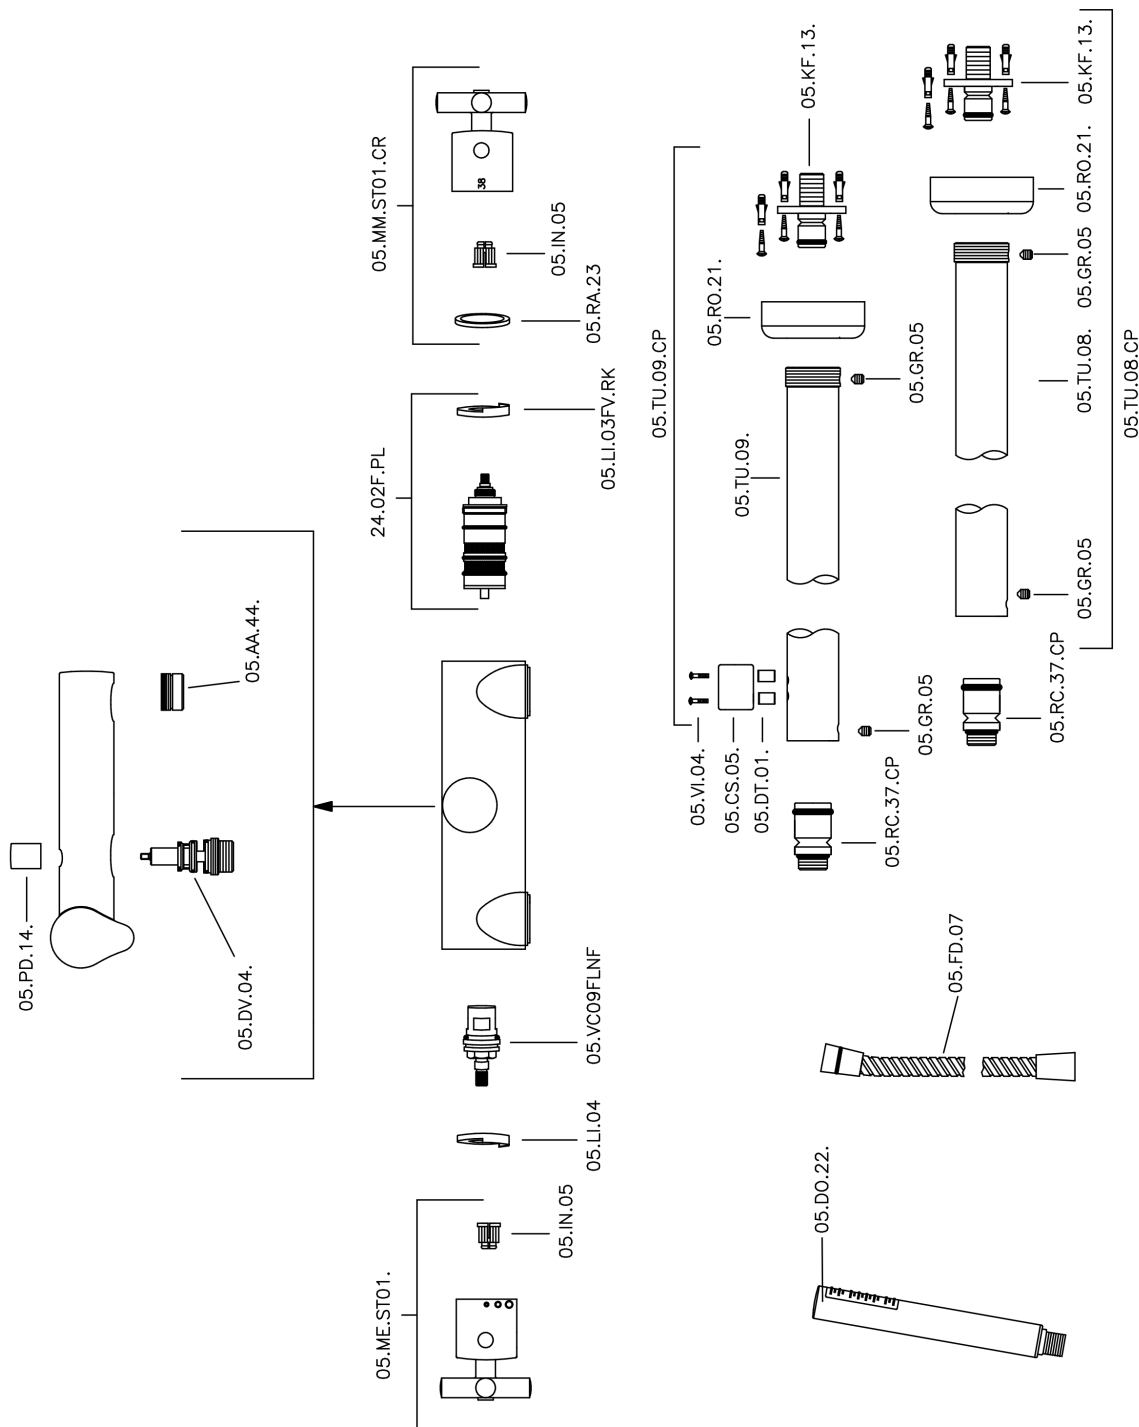

Thermostatic floor-mounted bath mixer SUITE_SUT39010

SUT39010

<https://en.huberitalia.com/thermostatic-floor-mounted-bath-mixer-suite-sut39010>

2024-12-31