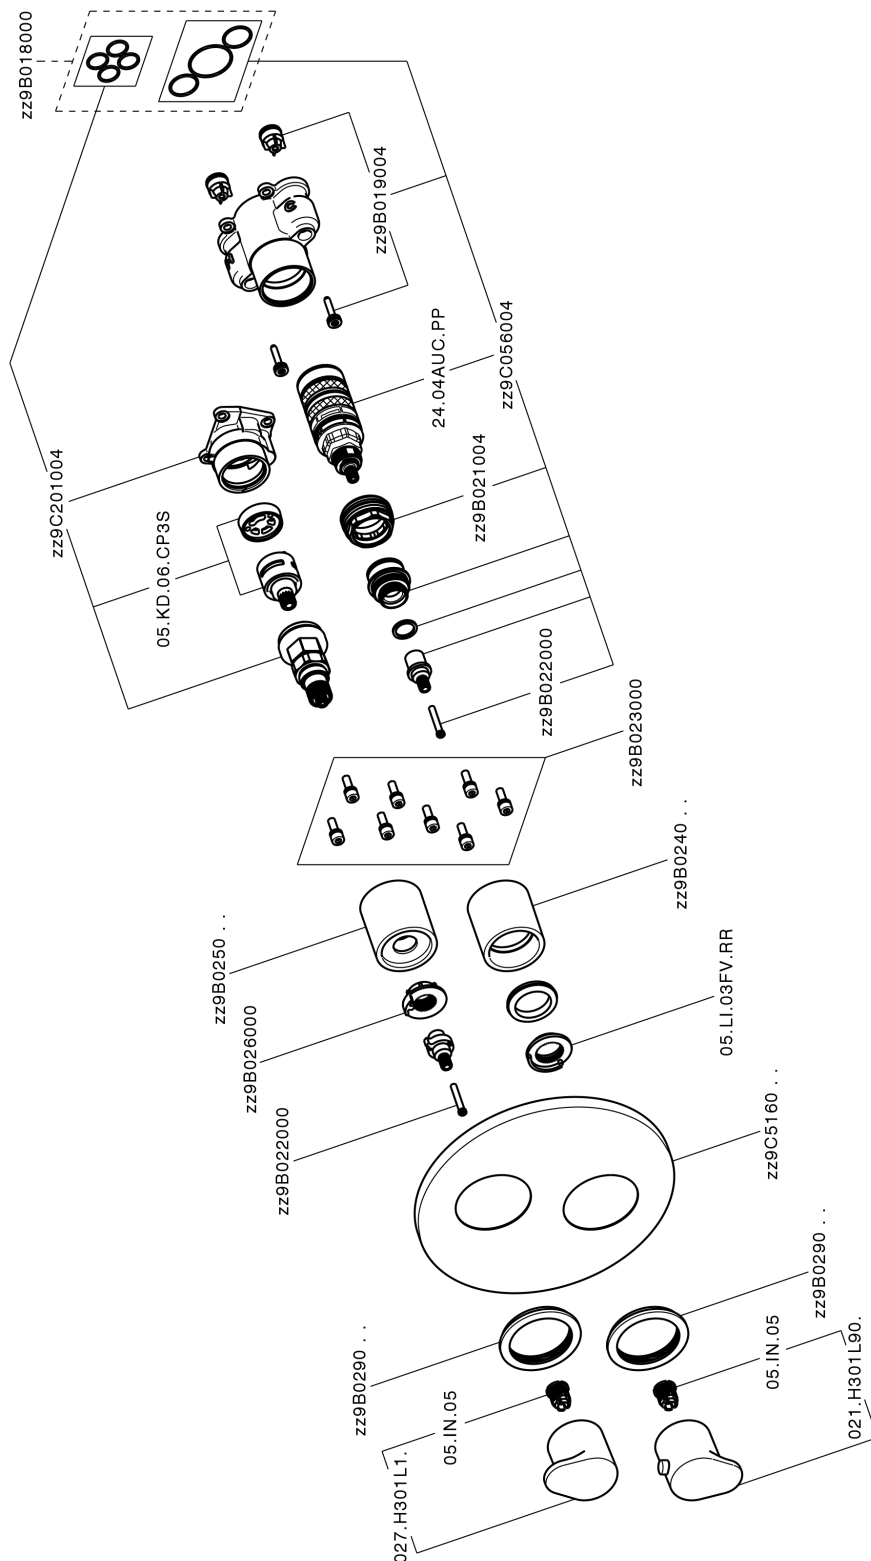

Exposed part for Thermostatic One Box Valve H3_H30BT030

MODEL **H30BT030**

Exposed part for Thermostatic One Box Valve, with 1-2-3 outlet devia stop, Minimum depth of installation: 67 mm, without concealed part, for items ZB00B030-ZB00B031

AVAILABLE FINISHINGS

-  **21** 21 Chrome
-  **2F** 2F Brushed Nickel
-  **40** 40 Matt Black

CHARACTERISTICS

Cartridge Spare Parts **24.04A.PP**

8x20 Plus P Thermostatic Valve

Installation **Concealed**

Required concealed parts **ZB00B031**

ZB00B030

DeviaStop

The Huber Devia Stop technology allows to adjust the water flow and to direct it to the selected output point (overhead soaker, hand shower, etc).

Thermostatic

The Huber thermostatic is your personal water manager, helping you to handle, control and save water and energy.

Exposed part for Thermostatic One Box Valve H3_H30BT030

H30BT030

<https://en.huberitalia.com/exposed-part-for-thermostatic-one-box-valve-h3-h30bt030>

One Box Universal Concealed Part ONE BOX_ZB00B031

MODEL **ZB00B031**