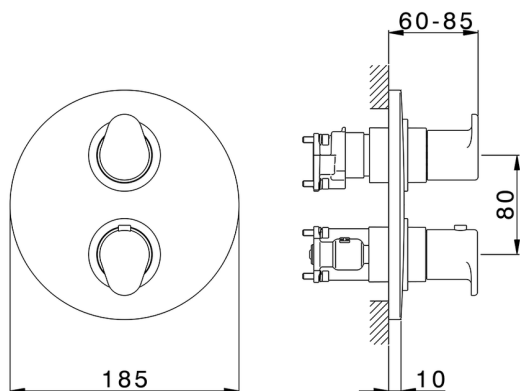

Exposed part for Thermostatic One Box Valve H3_H30BT030

MODEL **H30BT030**

Exposed part for Thermostatic One Box Valve, with 1-2-3 outlet devia stop, Minimum depth of installation: 67 mm, without concealed part, for items ZB00B030-ZB00B031

AVAILABLE FINISHINGS

-  **21** 21 Chrome
-  **2F** 2F Brushed Nickel
-  **40** 40 Matt Black

CHARACTERISTICS

Cartridge Spare Parts **24.04A.PP**

8x20 Plus P Thermostatic Valve

Installation **Concealed**

Required concealed parts **ZB00B031**