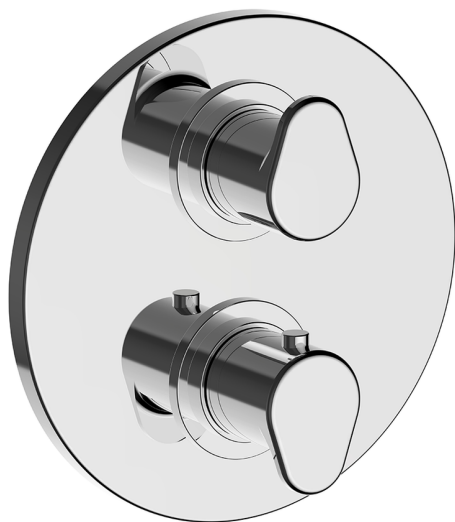

Exposed part for Thermostatic One Box Valve H3_H30BT030

MODEL **H30BT030**

Exposed part for Thermostatic One Box Valve, with 1-2-3 outlet devia stop, Minimum depth of installation: 67 mm, without concealed part, for items ZB00B030-ZB00B031

AVAILABLE FINISHINGS

-  **21** 21 Chrome
-  **2F** 2F Brushed Nickel
-  **40** 40 Matt Black

CHARACTERISTICS

Cartridge Spare Parts **24.04A.PP**

8x20 Plus P Thermostatic Valve

Installation **Concealed**

Required concealed parts **ZB00B031**

ZB00B030

DeviaStop

The Huber Devia Stop technology allows to adjust the water flow and to direct it to the selected output point (overhead soaker, hand shower, etc).

Thermostatic

The Huber thermostatic is your personal water manager, helping you to handle, control and save water and energy.

Exposed part for Thermostatic One Box Valve H3_H30BT030

H30BT030

<https://en.huberitalia.com/exposed-part-for-thermostatic-one-box-valve-h3-h30bt030>

One Box Universal Concealed Part ONE BOX_ZB00B031

MODEL **ZB00B031**