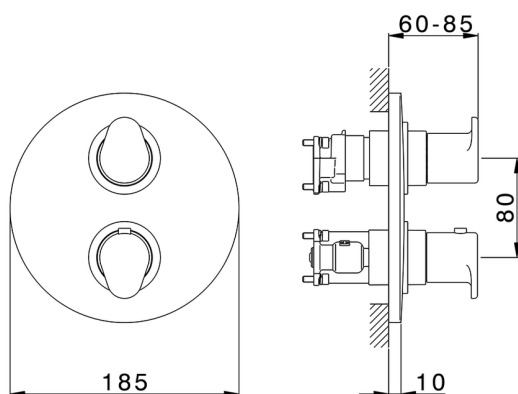

Exposed part for Thermostatic One Box Valve H3_H30BT030

MODEL **H30BT030**

Exposed part for Thermostatic One Box Valve, with 1-2-3 outlet devia stop, Minimum depth of installation: 67 mm, without concealed part, for items ZB00B030-ZB00B031

AVAILABLE FINISHINGS

- 
21 21 Chrome
- 
2F 2F Brushed Nickel
- 
40 40 Matt Black

CHARACTERISTICS

Cartridge Spare Parts **24.04A.PP**

8x20 Plus P Thermostatic Valve

Installation **Concealed**

Required concealed parts **ZB00B031**