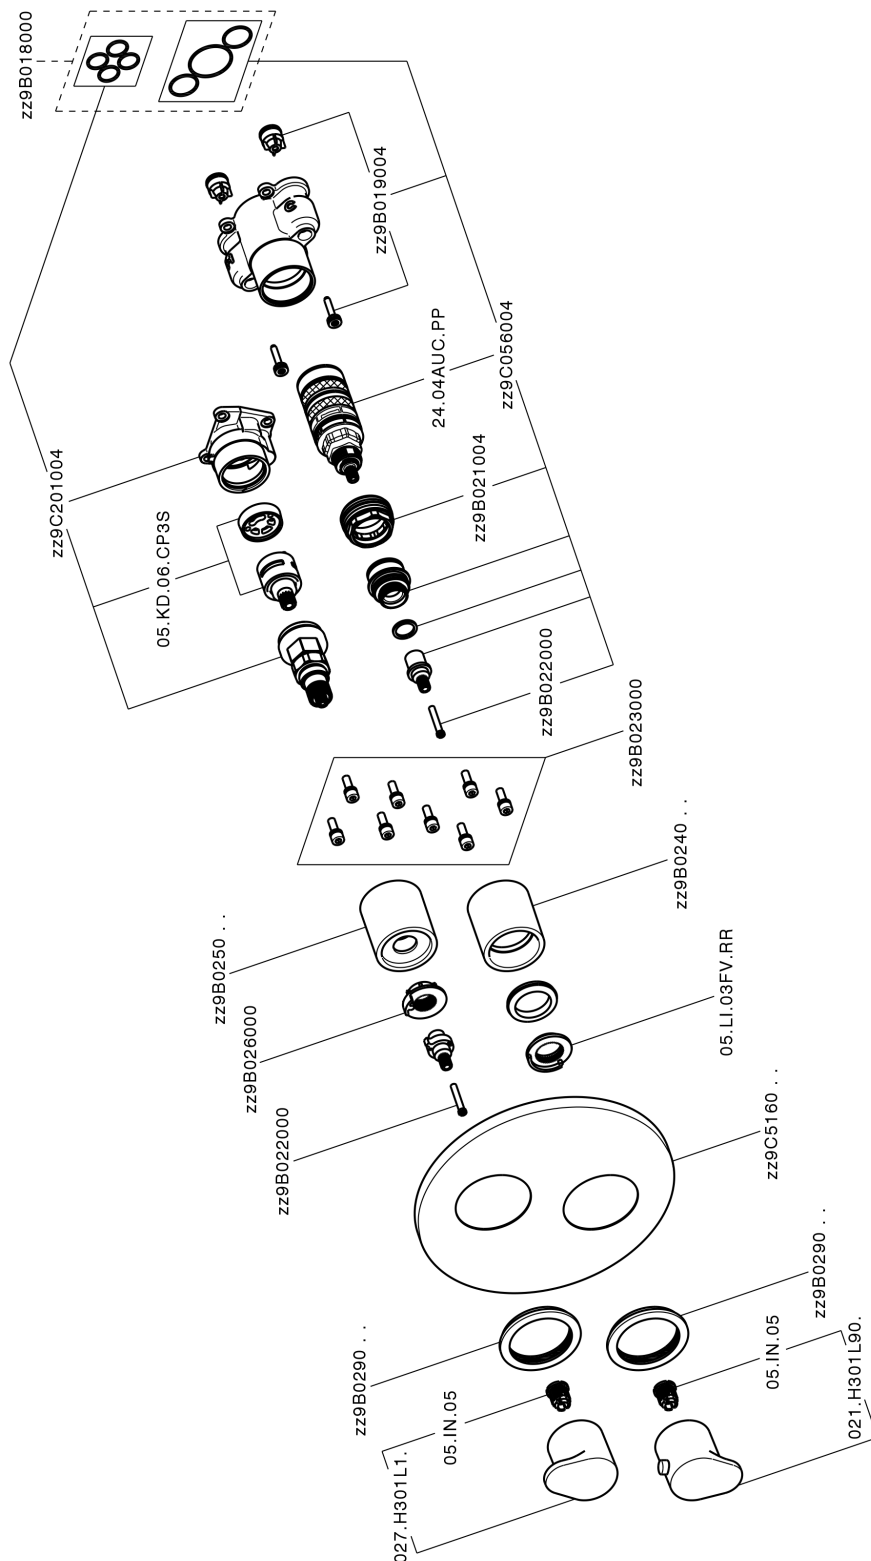

Exposed part for Thermostatic One Box Valve H3_H30BT030

MODEL **H30BT030**

Exposed part for Thermostatic One Box Valve, with 1-2-3 outlet devia stop, Minimum depth of installation: 67 mm, without concealed part, for items ZB00B030-ZB00B031

AVAILABLE FINISHINGS

- 
21 21 Chrome
- 
2F 2F Brushed Nickel
- 
40 40 Matt Black

CHARACTERISTICS

Cartridge Spare Parts **24.04A.PP**

8x20 Plus P Thermostatic Valve

Installation **Concealed**

Required concealed parts **ZB00B031**

ZB00B030

DeviaStop

The Huber Devia Stop technology allows to adjust the water flow and to direct it to the selected output point (overhead soaker, hand shower, etc).

Thermostatic

The Huber thermostatic is your personal water manager, helping you to handle, control and save water and energy.

Exposed part for Thermostatic One Box Valve H3_H30BT030

H30BT030

<https://en.huberitalia.com/exposed-part-for-thermostatic-one-box-valve-h3-h30bt030>

One Box Universal Concealed Part ONE BOX_ZB00B031

MODEL **ZB00B031**