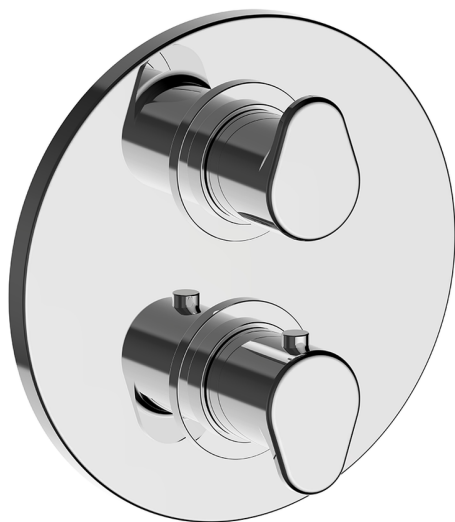

Exposed part for Thermostatic One Box Valve H3_H30BT030

MODEL **H30BT030**

Exposed part for Thermostatic One Box Valve, with 1-2-3 outlet devia stop, Minimum depth of installation: 67 mm, without concealed part, for items ZB00B030-ZB00B031

AVAILABLE FINISHINGS

- 
21 21 Chrome
- 
2F 2F Brushed Nickel
- 
40 40 Matt Black

CHARACTERISTICS

Cartridge Spare Parts **24.04A.PP**

8x20 Plus P Thermostatic Valve

Installation **Concealed**

Required concealed parts **ZB00B031**

ZB00B030

DeviaStop

The Huber Devia Stop technology allows to adjust the water flow and to direct it to the selected output point (overhead soaker, hand shower, etc).

Thermostatic

The Huber thermostatic is your personal water manager, helping you to handle, control and save water and energy.

Exposed part for Thermostatic One Box Valve H3_H30BT030

H30BT030

<https://en.huberitalia.com/exposed-part-for-thermostatic-one-box-valve-h3-h30bt030>

One Box Universal Concealed Part ONE BOX_ZB00B031

MODEL **ZB00B031**