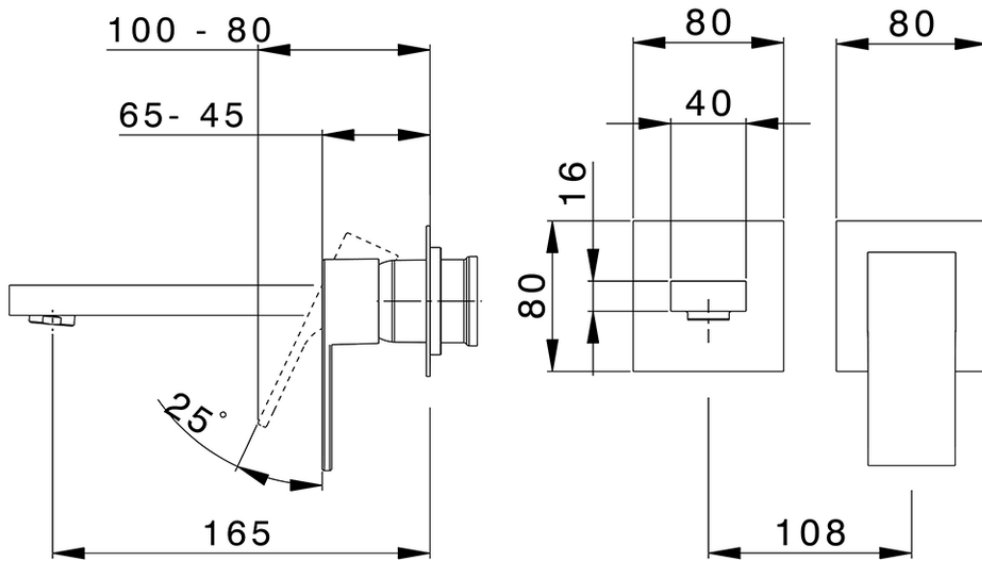

Exposed part for single lever washbasin valve NUOVA EGO_NE005510

NE005510

<https://en.huberitalia.com/exposed-part-for-single-lever-washbasin-valve-nuova-ego-ne005510>

Piastra/Plate/Plaque/Platte/Placa

2-3mm: XX 56-76

10mm: XX 48-68