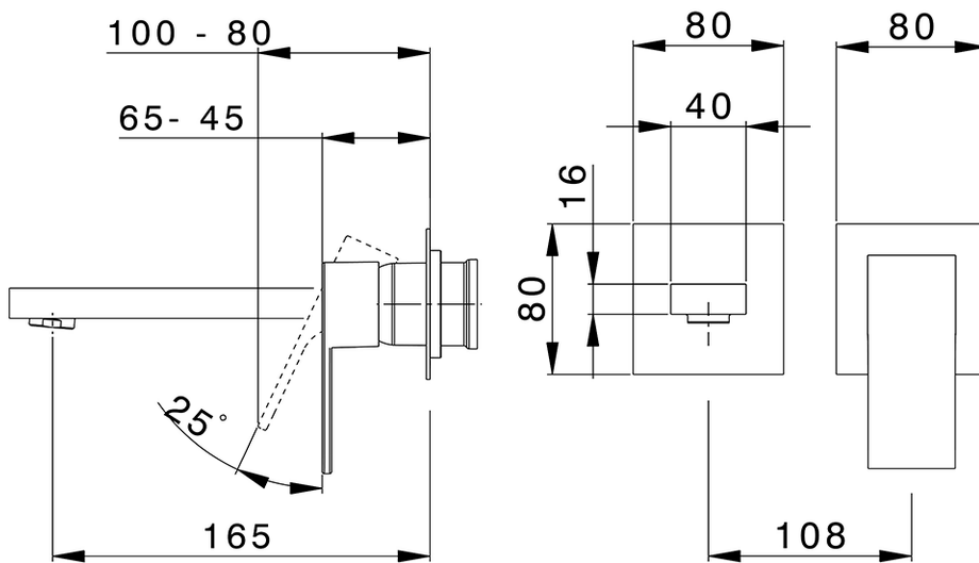

Exposed part for single lever washbasin valve NUOVA EGO\_NE005510

NE005510

<https://en.huberitalia.com/exposed-part-for-single-lever-washbasin-valve-nuova-ego-ne005510>

Piastra/Plate/Plaque/Platte/Placa

2-3mm: XX 56-76

10mm: XX 48-68