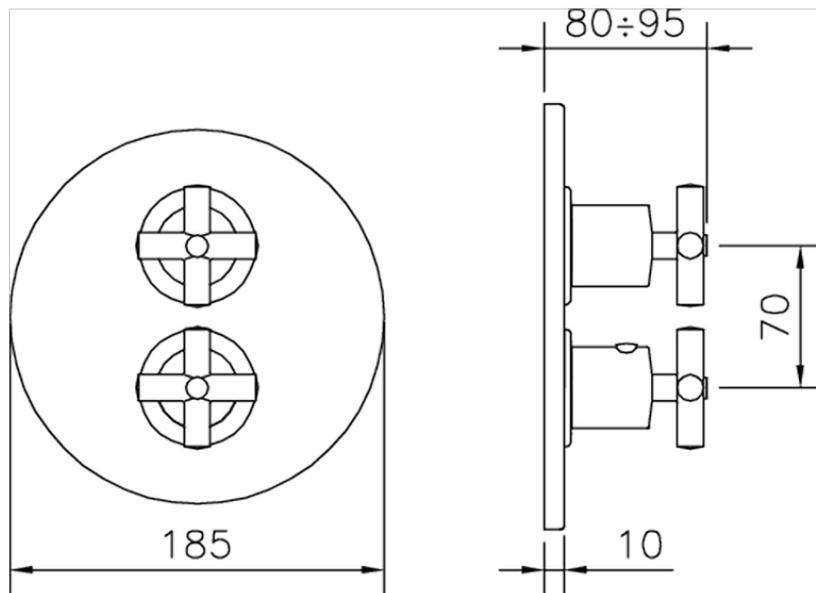

Exposed part for 1-outlet con.thermo.shower valve THERMO_SU007304

SU007304

<https://en.huberitalia.com/exposed-part-for-1-outlet-con-thermo-shower-valve-thermo-su007304>

Piastra/Plate/Plaque/Platte/Placa

2-3mm: XX 25-40 YY 76-91

10 mm: XX 16-31 YY 65-80

ZB007361

<https://en.huberitalia.com/1-outlet-concealed-thermostatic-shower-valve-concealed-zb007361>

Piastra/Plate/Plaque/Platte/Placa

2-3mm: XX 25-40 YY 76-91

10 mm: XX 16-31 YY 65-80

ZB007301

<https://en.huberitalia.com/1-outlet-concealed-thermostatic-shower-valve-concealed-zb007301>

2025-01-15