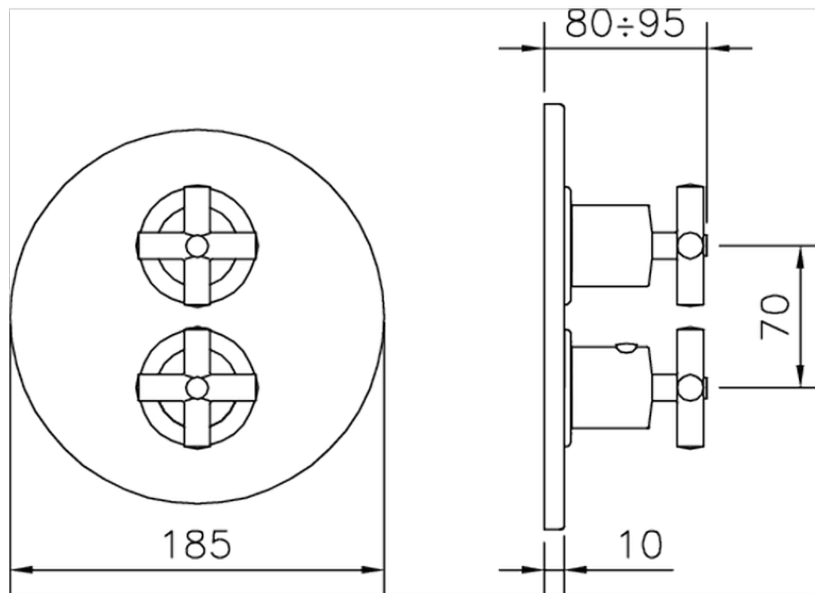

Exposed part for 1-outlet con.thermo.shower valve THERMO_SU007304

SU007304

<https://en.huberitalia.com/exposed-part-for-1-outlet-con-thermo-shower-valve-thermo-su007304>

Piastra/Plate/Plaque/Platte/Placa

2-3mm: XX 25-40 YY 76-91

10 mm: XX 16-31 YY 65-80

ZB007361

<https://en.huberitalia.com/1-outlet-concealed-thermostatic-shower-valve-concealed-zb007361>

Piastra/Plate/Plaque/Platte/Placa

2-3mm: XX 25-40 YY 76-91

10 mm: XX 16-31 YY 65-80

ZB007301

<https://en.huberitalia.com/1-outlet-concealed-thermostatic-shower-valve-concealed-zb007301>

2025-01-15