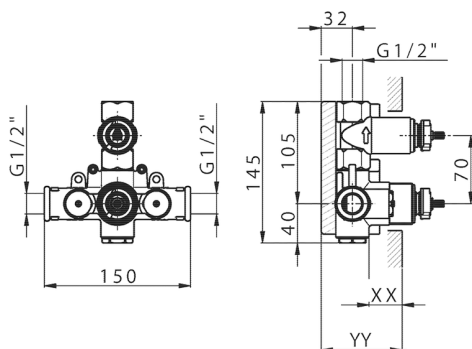

CHARACTERISTICS

Installation	Concealed
Cartridge Spare Parts	23.51A.HF
HF Thermostatic Valve	
Concealed	1

Piastra/Plate/Plaque/Platte/Placa

2-3mm: XX 25-40 YY 76-91

10 mm: XX 16-31 YY 65-80

Thermostatic

The Huber thermostatic is your personal water manager, helping you to handle, control and save water and energy.

1-outlet Concealed thermostatic shower valve CONCEALED_ZB007301

MODEL **ZB007301**

1-outlet Concealed thermostatic shower valve, with stopvalve, without trim kit

AVAILABLE FINISHINGS

CHARACTERISTICS

Installation	Concealed
Cartridge Spare Parts	24.04A.PP
8x20 Plus P Thermostatic Valve	
Concealed	1

Piastra/Plate/Plaque/Platte/Placa

2-3mm: XX 25-40 YY 76-91

10 mm: XX 16-31 YY 65-80

Thermostatic

The Huber thermostatic is your personal water manager, helping you to handle, control and save water and energy.