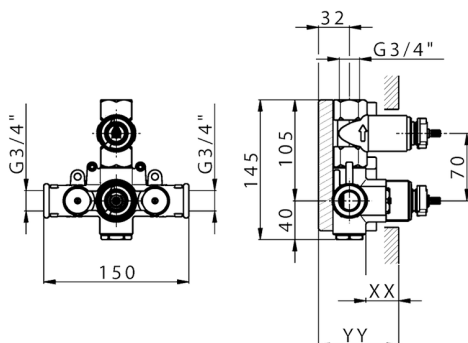

1-outlet Concealed thermostatic shower valve CONCEALED_ZB007361

MODEL **ZB007361**

1-outlet Concealed thermostatic shower valve, stopvalve with 3/4" outlet, without trim kit

AVAILABLE FINISHINGS

04 04 Without finishing

CHARACTERISTICS

Installation	Concealed
Cartridge Spare Parts	23.51A.HF
HF Thermostatic Valve	
Concealed	1

Piastra/Plate/Plaque/Platte/Placa

2-3mm: XX 25-40 YY 76-91

10 mm: XX 16-31 YY 65-80

Thermostatic

The Huber thermostatic is your personal water manager, helping you to handle, control and save water and energy.

1-outlet Concealed thermostatic shower valve CONCEALED_ZB007301

MODEL **ZB007301**

1-outlet Concealed thermostatic shower valve, with stopvalve, without trim kit

AVAILABLE FINISHINGS

CHARACTERISTICS

Installation	Concealed
Cartridge Spare Parts	24.04A.PP
8x20 Plus P Thermostatic Valve	
Concealed	1