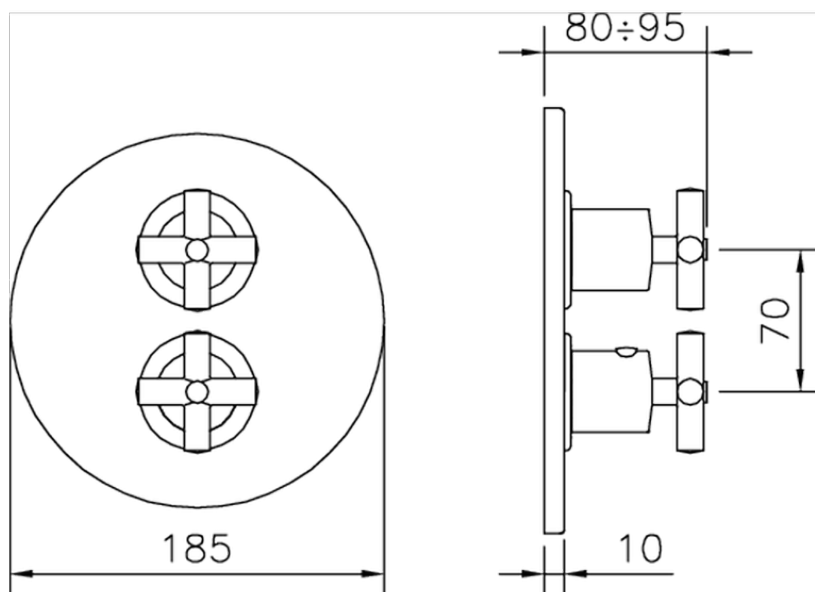

Exposed part for 1-outlet con.thermo.shower valve THERMO_SU007304

SU007304

<https://en.huberitalia.com/exposed-part-for-1-outlet-con-thermo-shower-valve-thermo-su007304>

Piastra/Plate/Plaque/Platte/Placa

2-3mm: XX 25-40 YY 76-91

10 mm: XX 16-31 YY 65-80

ZB007361

<https://en.huberitalia.com/1-outlet-concealed-thermostatic-shower-valve-concealed-zb007361>

Piastra/Plate/Plaque/Platte/Placa

2-3mm: XX 25-40 YY 76-91

10 mm: XX 16-31 YY 65-80

ZB007301

<https://en.huberitalia.com/1-outlet-concealed-thermostatic-shower-valve-concealed-zb007301>

2025-01-15