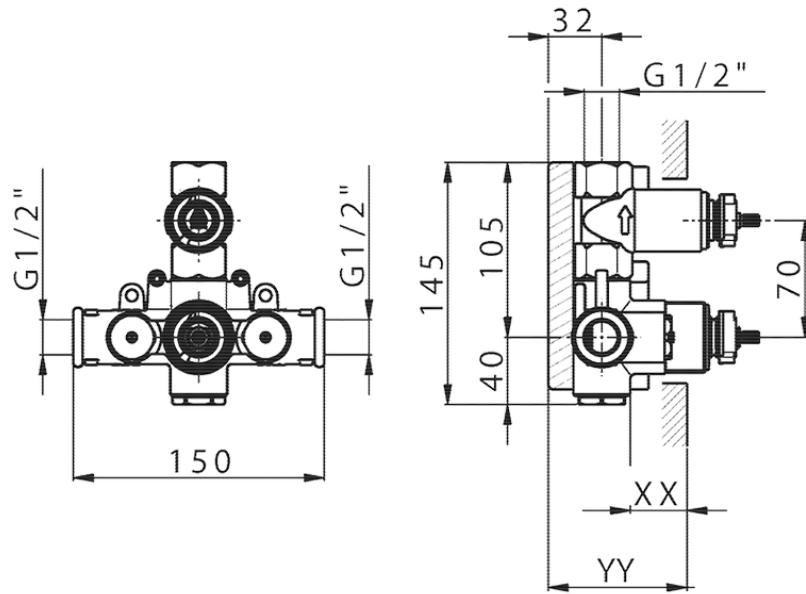

Exposed part for 1-outlet con.thermo.shower valve THERMO_SU007304

SU007304

<https://en.huberitalia.com/exposed-part-for-1-outlet-con-thermo-shower-valve-thermo-su007304>

Piastra/Plate/Plaque/Platte/Placa

2-3mm: XX 25-40 YY 76-91

10 mm: XX 16-31 YY 65-80

ZB007361

<https://en.huberitalia.com/1-outlet-concealed-thermostatic-shower-valve-concealed-zb007361>

Piastra/Plate/Plaque/Platte/Placa

2-3mm: XX 25-40 YY 76-91

10 mm: XX 16-31 YY 65-80

ZB007301

<https://en.huberitalia.com/1-outlet-concealed-thermostatic-shower-valve-concealed-zb007301>

2025-01-15