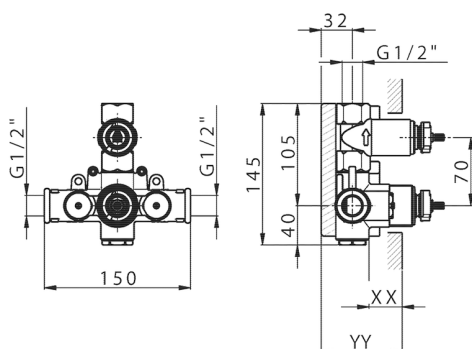

1-outlet Concealed thermostatic shower valve CONCEALED_ZB007301

MODEL **ZB007301**

1-outlet Concealed thermostatic shower valve, with stopvalve, without trim kit

AVAILABLE FINISHINGS

CHARACTERISTICS

Installation **Concealed**

Cartridge Spare Parts **24.04A.PP**

8x20 Plus P Thermostatic Valve

Concealed **1**

Piastra/Plate/Plaque/Platte/Placa

2-3mm: XX 25-40 YY 76-91

10 mm: XX 16-31 YY 65-80

Thermostatic

The Huber thermostatic is your personal water manager, helping you to handle, control and save water and energy.