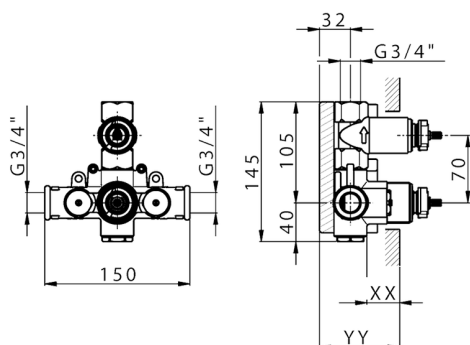

Piastra/Plate/Plaque/Platte/Placa

2-3mm: XX 25-40 YY 76-91

10 mm: XX 16-31 YY 65-80

Thermostatic

The Huber thermostatic is your personal water manager, helping you to handle, control and save water and energy.