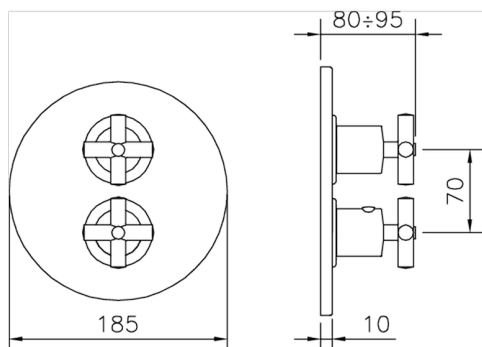

CHARACTERISTICS

Installation **Concealed**
Required concealed parts **ZB007361**
ZB007301

Thermostatic

The Huber thermostatic is your personal water manager, helping you to handle, control and save water and energy.