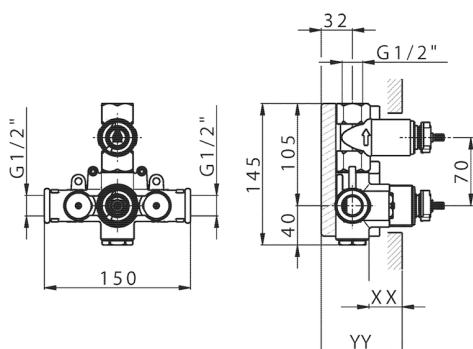

CHARACTERISTICS

Installation	Concealed
Cartridge Spare Parts	23.51A.HF
HF Thermostatic Valve	
Concealed	1

Piastra/Plate/Plaque/Platte/Placa

2-3mm: XX 25-40 YY 76-91

10 mm: XX 16-31 YY 65-80

Thermostatic

The Huber thermostatic is your personal water manager, helping you to handle, control and save water and energy.

1-outlet Concealed thermostatic shower valve CONCEALED_ZB007301

MODEL **ZB007301**

1-outlet Concealed thermostatic shower valve, with stopvalve, without trim kit

AVAILABLE FINISHINGS

CHARACTERISTICS

Installation	Concealed
Cartridge Spare Parts	24.04A.PP
8x20 Plus P Thermostatic Valve	
Concealed	1

Piastra/Plate/Plaque/Platte/Placa

2-3mm: XX 25-40 YY 76-91

10 mm: XX 16-31 YY 65-80

Thermostatic

The Huber thermostatic is your personal water manager, helping you to handle, control and save water and energy.