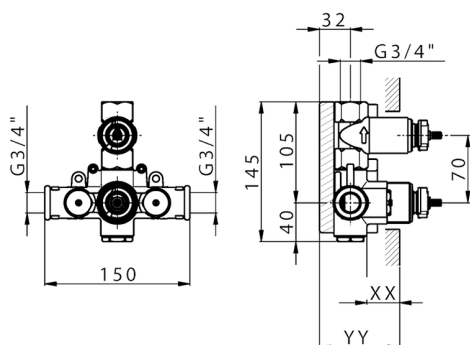

1-outlet Concealed thermostatic shower valve CONCEALED_ZB007361

MODEL **ZB007361**

1-outlet Concealed thermostatic shower valve, stopvalve with 3/4" outlet, without trim kit

AVAILABLE FINISHINGS

04 04 Without finishing

CHARACTERISTICS

Installation	Concealed
Cartridge Spare Parts	23.51A.HF
HF Thermostatic Valve	
Concealed	1

Piastra/Plate/Plaque/Platte/Placa

2-3mm: XX 25-40 YY 76-91

10 mm: XX 16-31 YY 65-80

Thermostatic

The Huber thermostatic is your personal water manager, helping you to handle, control and save water and energy.

1-outlet Concealed thermostatic shower valve CONCEALED_ZB007301

MODEL **ZB007301**

1-outlet Concealed thermostatic shower valve, with stopvalve, without trim kit

AVAILABLE FINISHINGS

CHARACTERISTICS

Installation	Concealed
Cartridge Spare Parts	24.04A.PP
8x20 Plus P Thermostatic Valve	
Concealed	1