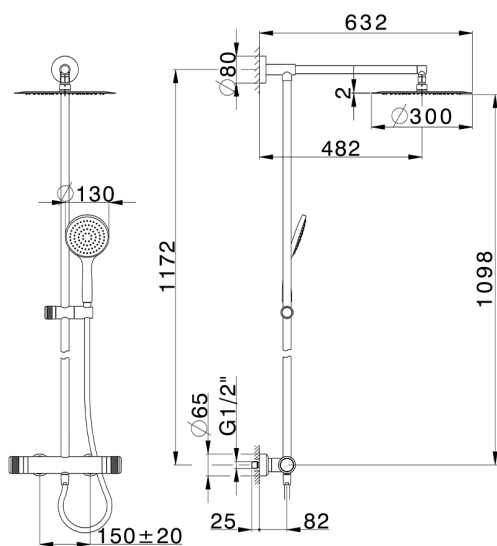

## 2-function Thermostatic shower set CHRONOS\_CRC78060

MODEL **CRC78060**

2-function Thermostatic shower set, 2-outlet devia stop, not adjustable column, sliding handshower holder, 130 mm ABS Emotion one spray handshower, D.300 mm INOX round showerhead, 150 cm SUPREME smooth flexible hose

AVAILABLE FINISHINGS

CHARACTERISTICS

Cartridge Spare Parts **22.04A.AR - ZZ97279004**

**Argo 2 (long filter) Thermostatic Valve**

### DeviaStop

The Huber Devia Stop technology allows to adjust the water flow and to direct it to the selected output point (overhead soaker, hand shower, etc).