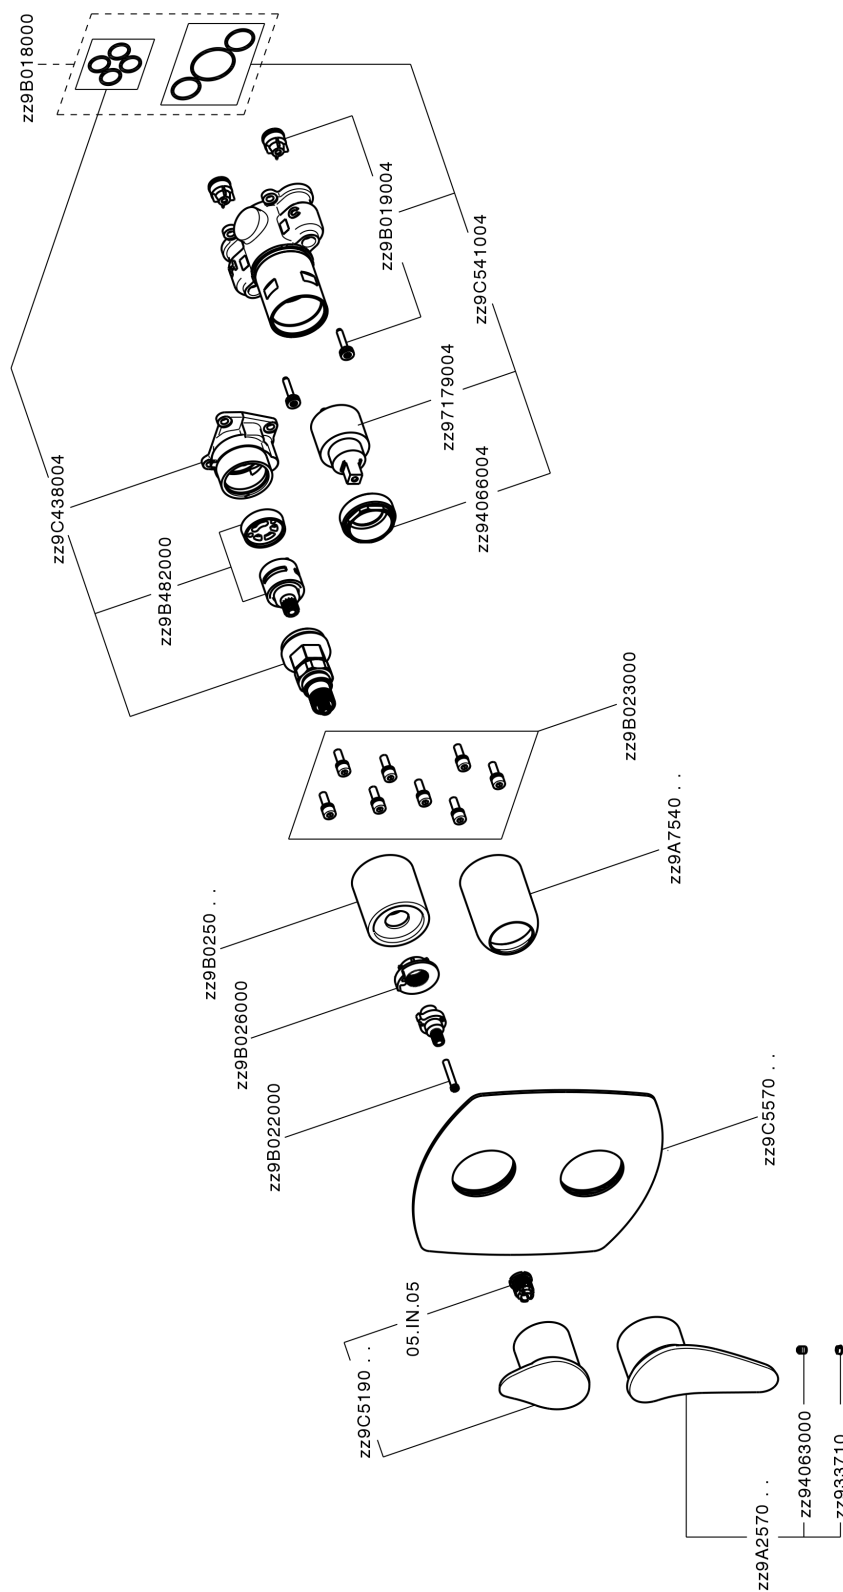

Exposed part for Single Lever One Box Valve ONE BOX_HC0BM030

MODEL **HC0BM030**

Exposed part for Single Lever One Box Valve, with 2-3 outlet diverter, Minimum depth of installation: 67 mm, without concealed part, for items ZB00B030-ZB00B031

AVAILABLE FINISHINGS

-  **21** 21 Chrome
-  **2P** 2P Rose Gold
-  **2Q** 2Q Black Titanium
-  **40** 40 Matt Black
-  **4Q** 4Q Matt White
-  **6T** 6T Chrome/Matt Black

CHARACTERISTICS

Cartridge Spare Parts **ZZ97179000**

35 mm Cartridge

Installation **Concealed**

Required concealed parts **ZB00B031**

ZB00B030

Exposed part for Single Lever One Box Valve ONE BOX_HC0BM030

HC0BM030

<https://en.huberitalia.com/exposed-part-for-single-lever-one-box-valve-one-box-hc0bm030>

One Box Universal Concealed Part ONE BOX_ZB00B031

MODEL **ZB00B031**

One Box Universal Concealed Part, for 1 or 2 or 3 outlet thermostatic or single lever, without trim kit, with noise reducers, with sealing gasket