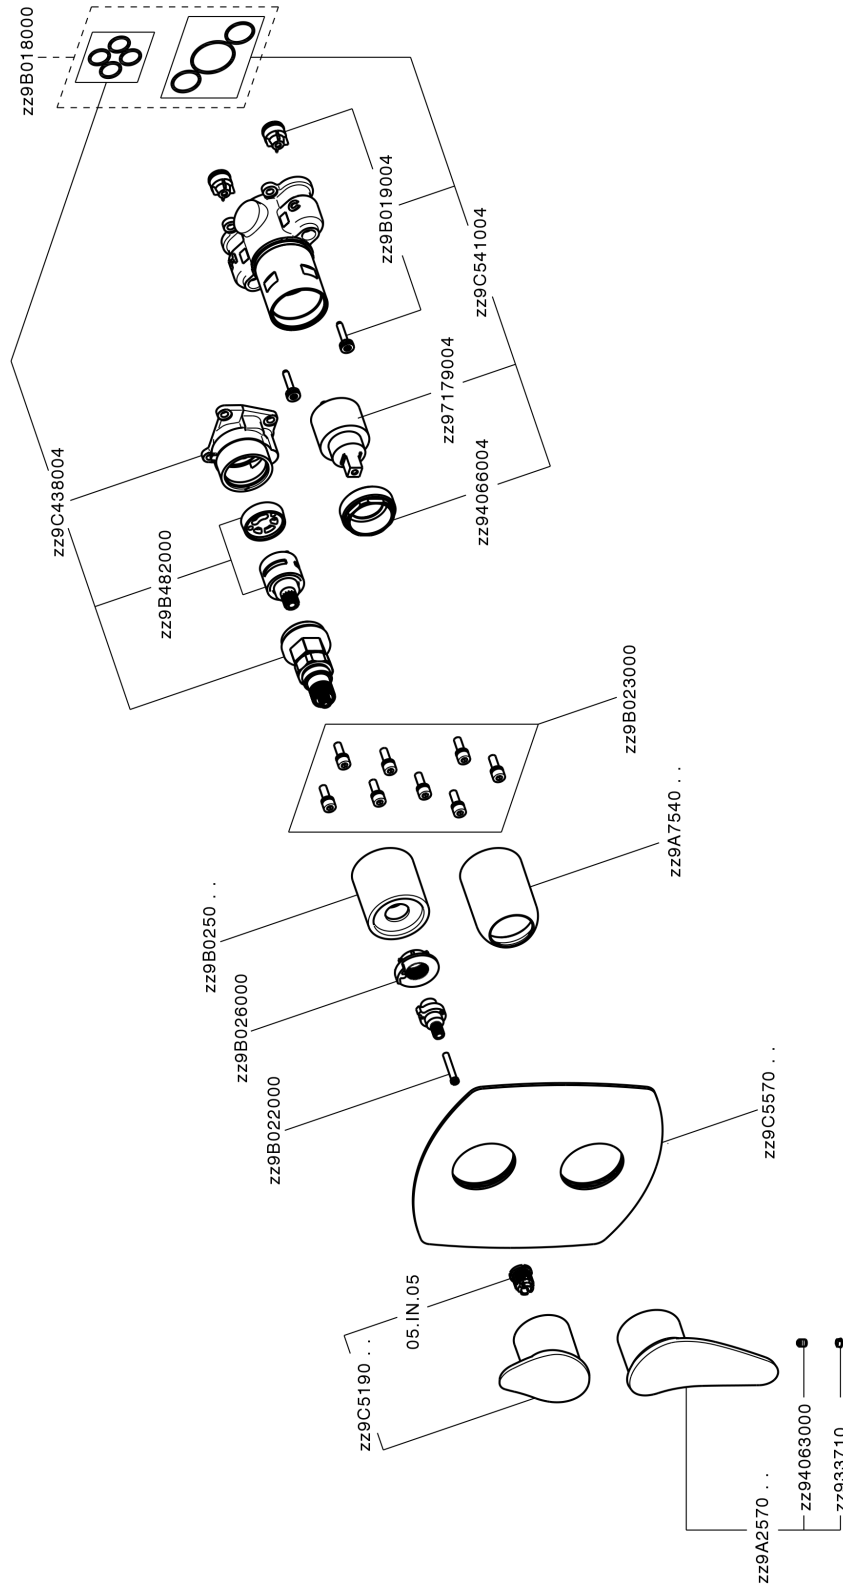

## Exposed part for Single Lever One Box Valve ONE BOX\_HC0BM030

MODEL **HC0BM030**

Exposed part for Single Lever One Box Valve, with 2-3 outlet diverter, Minimum depth of installation: 67 mm, without concealed part, for items ZB00B030-ZB00B031

### CHARACTERISTICS

Cartridge Spare Parts **ZZ97179000**

**35 mm Cartridge**

Installation **Concealed**

Required concealed parts **ZB00B031**

**ZB00B030**

## Exposed part for Single Lever One Box Valve ONE BOX\_HC0BM030

HC0BM030

<https://en.huberitalia.com/exposed-part-for-single-lever-one-box-valve-one-box-hc0bm030>

### AVAILABLE FINISHINGS

**04** 04 Without finishing