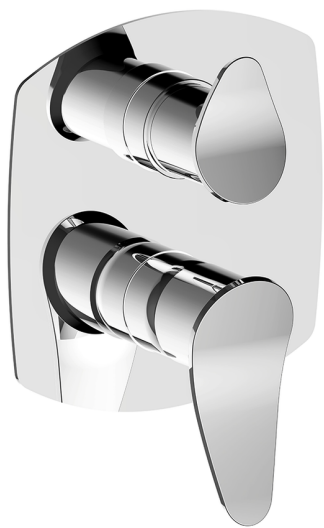

## Exposed part for Single Lever One Box Valve ONE BOX\_HC0BM030

MODEL **HC0BM030**

Exposed part for Single Lever One Box Valve, with 2-3 outlet diverter, Minimum depth of installation: 67 mm, without concealed part, for items ZB00B030-ZB00B031

### CHARACTERISTICS

Cartridge Spare Parts **ZZ97179000**

**35 mm Cartridge**

Installation **Concealed**

Required concealed parts **ZB00B031**

**ZB00B030**

## Exposed part for Single Lever One Box Valve ONE BOX\_HC0BM030

HC0BM030

<https://en.huberitalia.com/exposed-part-for-single-lever-one-box-valve-one-box-hc0bm030>

## One Box Universal Concealed Part ONE BOX\_ZB00B031

MODEL **ZB00B031**

One Box Universal Concealed Part, for 1 or 2 or 3 outlet thermostatic or single lever, without trim kit, with noise reducers, with sealing gasket