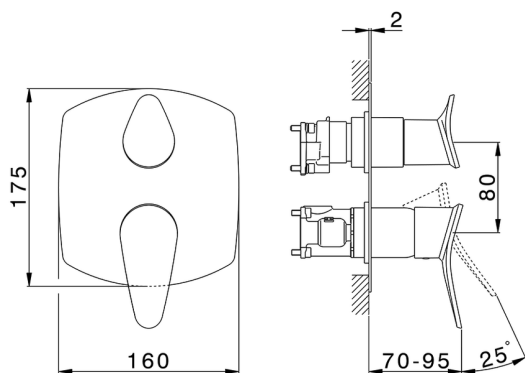

## Exposed part for Single Lever One Box Valve ONE BOX\_HC0BM030

MODEL **HC0BM030**

Exposed part for Single Lever One Box Valve, with 2-3 outlet diverter, Minimum depth of installation: 67 mm, without concealed part, for items ZB00B030-ZB00B031

### CHARACTERISTICS

Cartridge Spare Parts **ZZ97179000**

**35 mm Cartridge**

Installation **Concealed**

Required concealed parts **ZB00B031**

**ZB00B030**