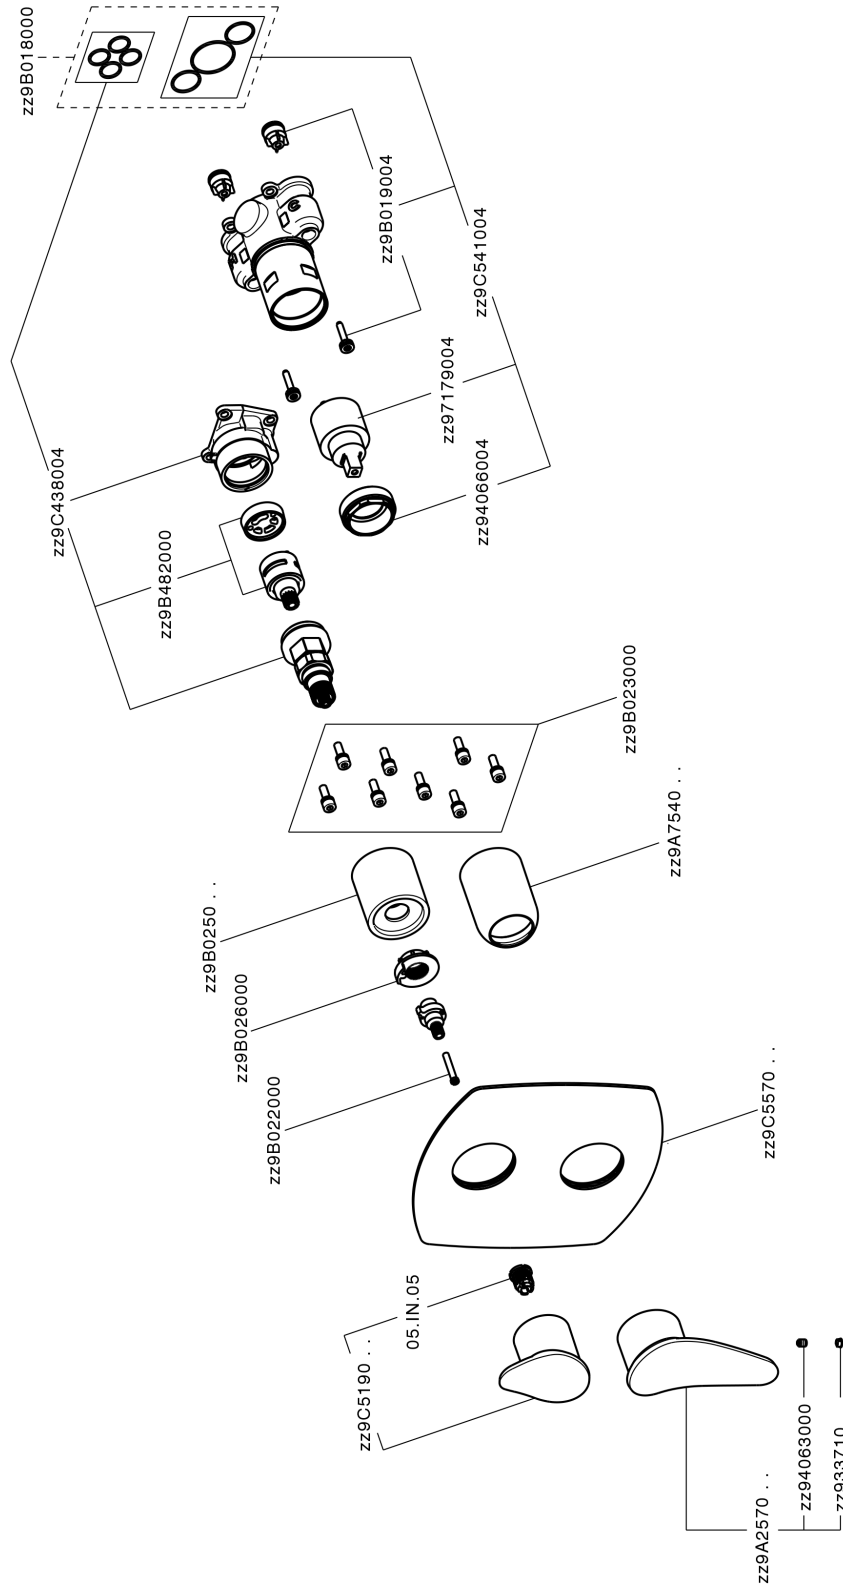

## Exposed part for Single Lever One Box Valve ONE BOX\_HC0BM030

MODEL **HC0BM030**

Exposed part for Single Lever One Box Valve, with 2-3 outlet diverter, Minimum depth of installation: 67 mm, without concealed part, for items ZB00B030-ZB00B031

### CHARACTERISTICS

Cartridge Spare Parts **ZZ97179000**

**35 mm Cartridge**

Installation **Concealed**

Required concealed parts **ZB00B031**

**ZB00B030**

## Exposed part for Single Lever One Box Valve ONE BOX\_HC0BM030

HC0BM030

<https://en.huberitalia.com/exposed-part-for-single-lever-one-box-valve-one-box-hc0bm030>