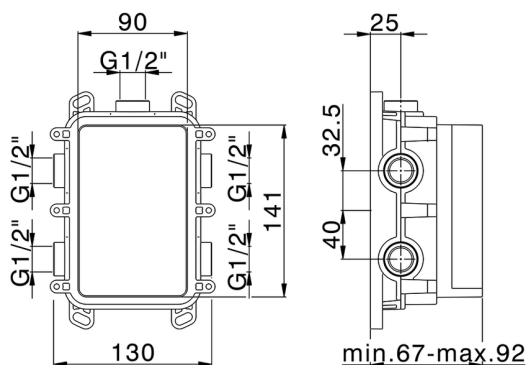

One Box Universal Concealed Part ONE BOX_ZB00B030

MODEL **ZB00B030**

One Box Universal Concealed Part, for 1 or 2 or 3 outlet thermostatic or single lever, without trim kit, without noise reducers, with sealing gasket

AVAILABLE FINISHINGS

04 04 Without finishing

CHARACTERISTICS

Concealed **1**
Installation **Concealed**

Thermostatic

The Huber thermostatic is your personal water manager, helping you to handle, control and save water and energy.

2024-11-23