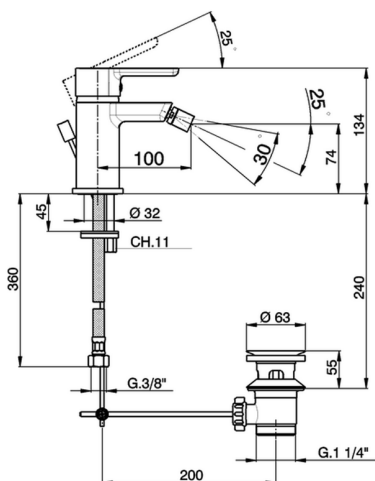

Single lever bidet mixer SOFT_SF000550

MODEL **SF000550**

Single lever bidet mixer, with 1"1/4 automatic pop up waste, G.3/8" stainless steel flexible hoses

AVAILABLE FINISHINGS

CHARACTERISTICS

Cartridge Spare Parts **ZZ95409000**

35 mm Cartridge

EcoStop

EcoStop feature limits water flow to approximately 50% of maximum output with one point of resistance on setting. Push slightly past the middle stop only when full water output is required. This will save water up to 50%.