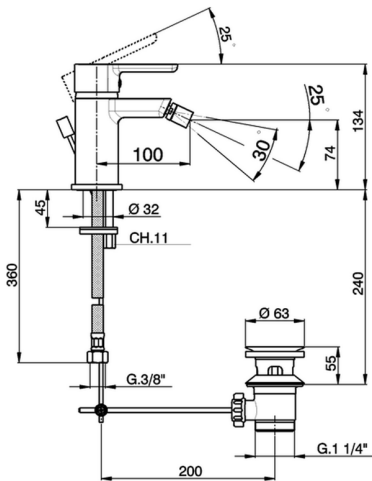

Single lever bidet mixer SOFT_SF000550

MODEL **SF000550**

Single lever bidet mixer, with 1"1/4 automatic pop up waste, G.3/8" stainless steel flexible hoses

AVAILABLE FINISHINGS

CHARACTERISTICS

Cartridge Spare Parts **ZZ95409000**

35 mm Cartridge

EcoStop

EcoStop feature limits water flow to approximately 50% of maximum output with one point of resistance on setting. Push slightly past the middle stop only when full water output is required. This will save water up to 50%.