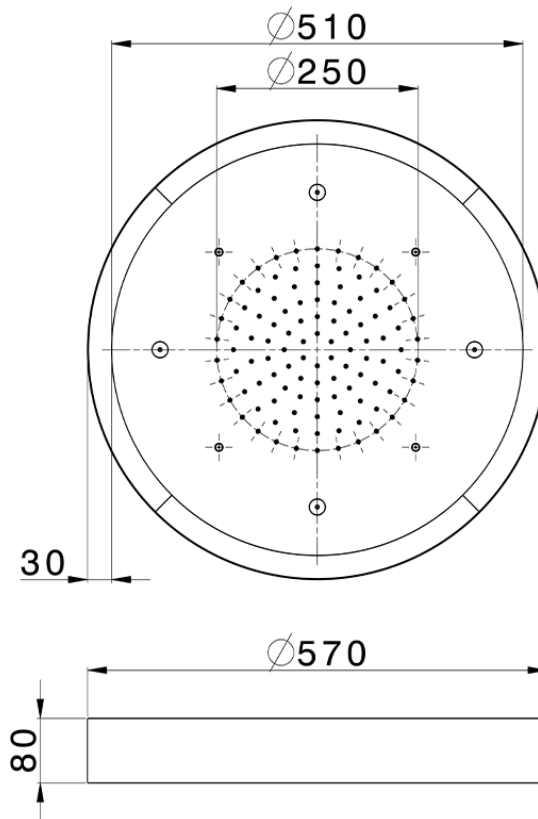

Ø 570 mm Chromotherapy Ceiling showerhead ZEN_ZS1C0170

ZS1C0170

<https://en.huberitalia.com/o-570-mm-chromotherapy-ceiling-showerhead-zen-zs1c0170>

2024-12-19