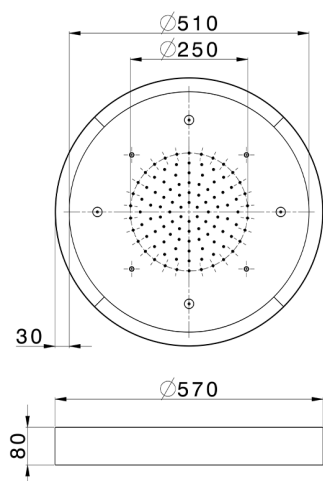

## Ø 570 mm Chromotherapy Ceiling showerhead ZEN\_ZS1C0170

MODEL **ZS1C0170**

Ø 570 mm Chromotherapy Ceiling showerhead, with white cover, rain, spraying and chromotherapy functions, wireless control, Stainless Steel AISI 304