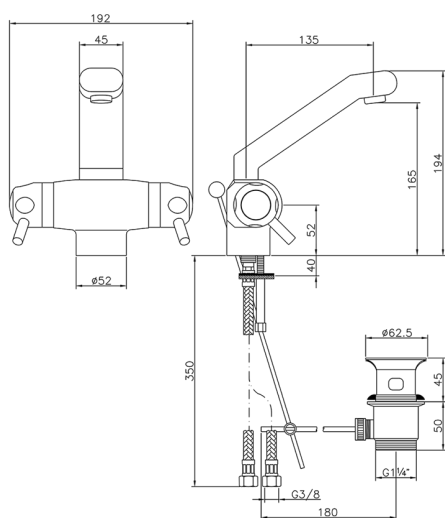

## Thermostatic washbasin mixer CLINIC&TECHNICAL\_CPT51010

MODEL **CPT51010**

Thermostatic washbasin mixer, with 1"1/4 pop-up waste, G.3/8" stainless steel flexible hose

AVAILABLE FINISHINGS

CHARACTERISTICS

Cartridge Spare Parts **24.02AB.PL**

**12x32 Plus Thermostatic Valve**