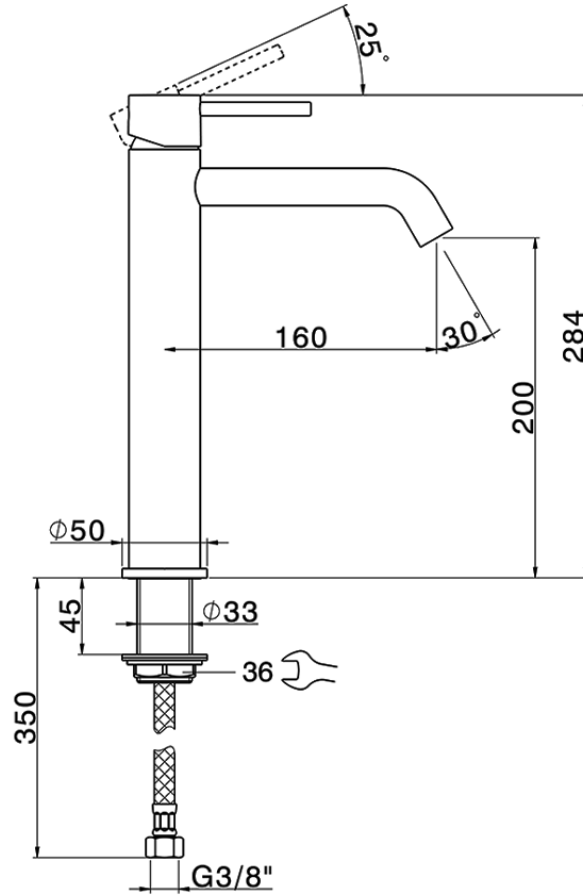

Single lever tall washbasin mixer NUOVA KIRUNA\_K2003540

K2003540

<https://en.huberitalia.com/single-lever-tall-washbasin-mixer-nuova-kiruna-k2003540>

2026-04-08