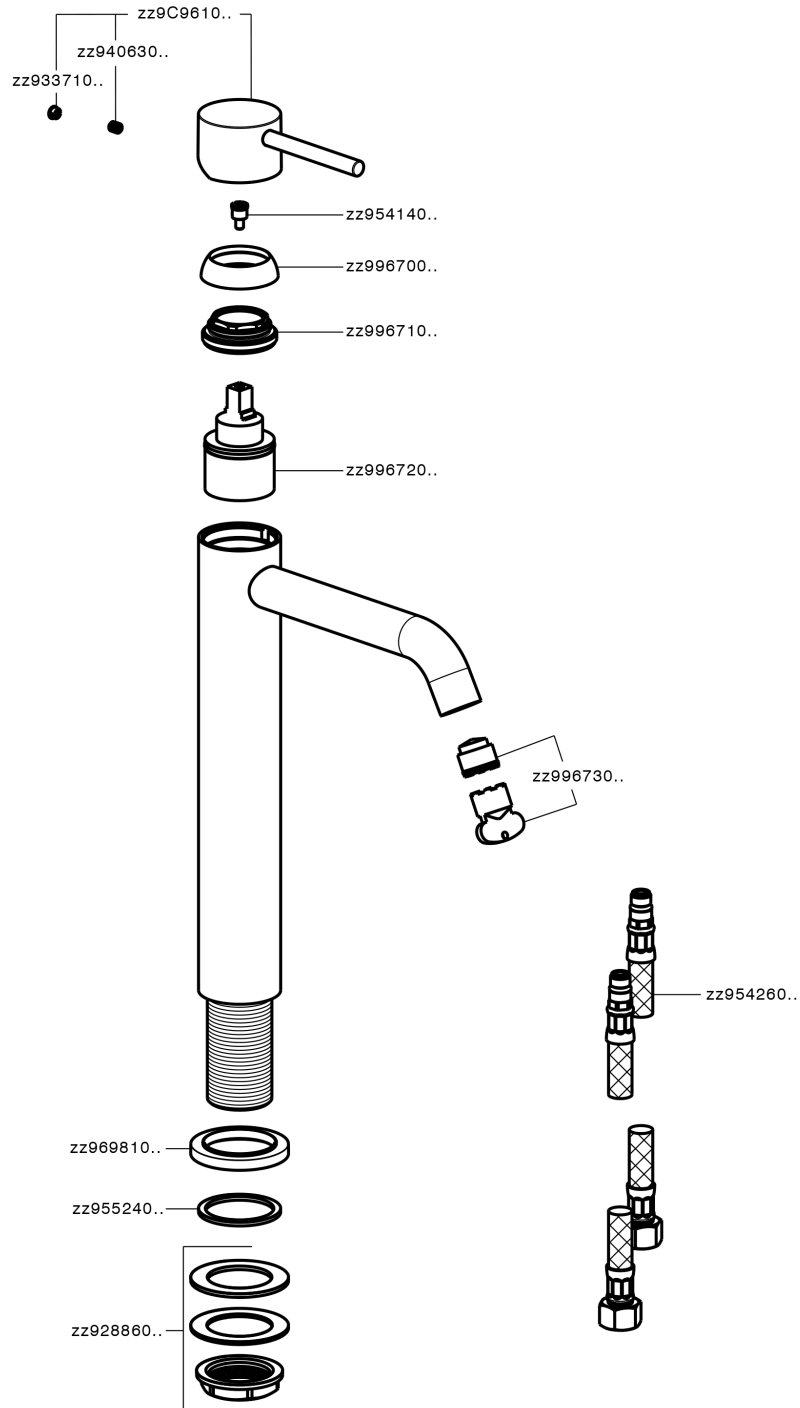

Single lever tall washbasin mixer NUOVA KIRUNA_K2003540

K2003540

<https://en.huberitalia.com/single-lever-tall-washbasin-mixer-nuova-kiruna-k2003540>

2026-06-13