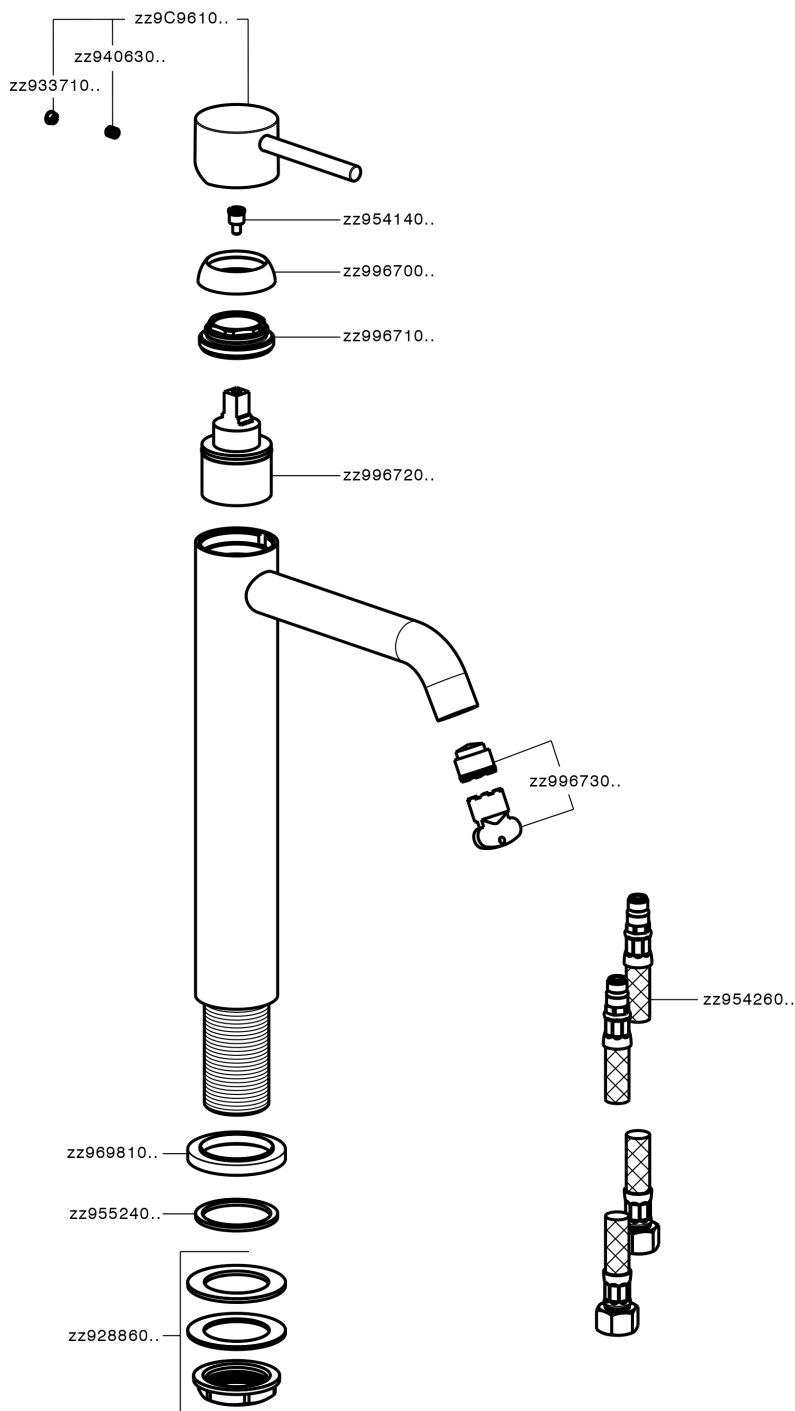

Single lever tall washbasin mixer NUOVA KIRUNA_K2003540

MODEL **K2003540**

Single lever tall washbasin mixer, without waste, G.3/8" stainless steel flexible hoses

AVAILABLE FINISHINGS

-  **21** 21 Chrome
-  **26** 26 Old Copper
-  **2F** 2F Brushed Nickel
-  **2W** 2W Brushed Gold
-  **40** 40 Matt Black
-  **4Q** 4Q Matt White

CHARACTERISTICS

Cartridge Spare Parts **ZZ99672000**

35 mm Cartridge

EcoStop

EcoStop feature limits water flow to approximately 50% of maximum output with one point of resistance on setting. Push slightly past the middle stop only when full water output is required. This will save water up to 50%.

Single lever tall washbasin mixer NUOVA KIRUNA_K2003540

K2003540

<https://en.huberitalia.com/single-lever-tall-washbasin-mixer-nuova-kiruna-k2003540>

2026-06-14