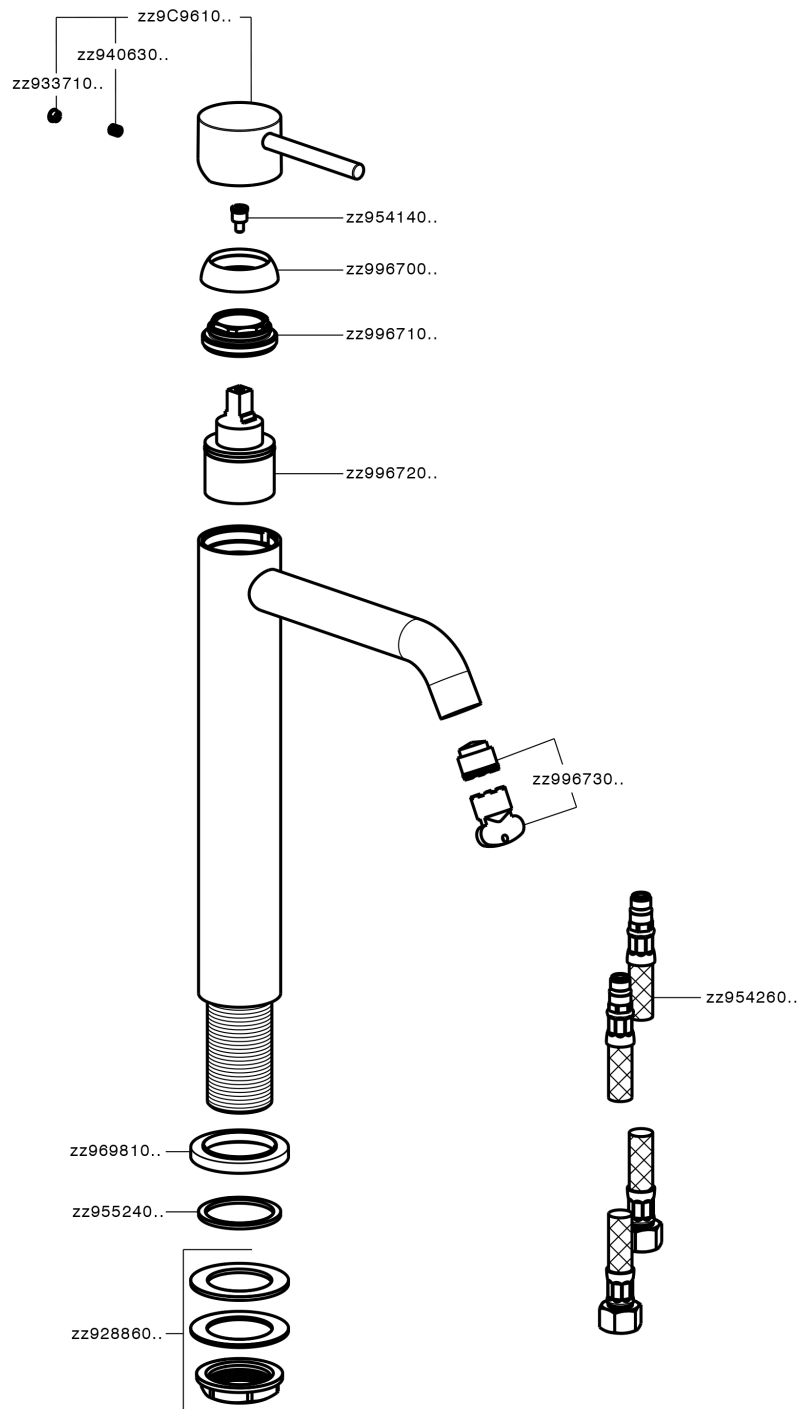

Single lever tall washbasin mixer NUOVA KIRUNA_K2003540

MODEL **K2003540**

Single lever tall washbasin mixer, without waste, G.3/8" stainless steel flexible hoses

AVAILABLE FINISHINGS

-  **21** 21 Chrome
-  **26** 26 Old Copper
-  **2F** 2F Brushed Nickel
-  **2W** 2W Brushed Gold
-  **40** 40 Matt Black
-  **4Q** 4Q Matt White

CHARACTERISTICS

Cartridge Spare Parts **ZZ99672000**

35 mm Cartridge

EcoStop

EcoStop feature limits water flow to approximately 50% of maximum output with one point of resistance on setting. Push slightly past the middle stop only when full water output is required. This will save water up to 50%.

Single lever tall washbasin mixer NUOVA KIRUNA_K2003540

K2003540

<https://en.huberitalia.com/single-lever-tall-washbasin-mixer-nuova-kiruna-k2003540>

2026-04-06