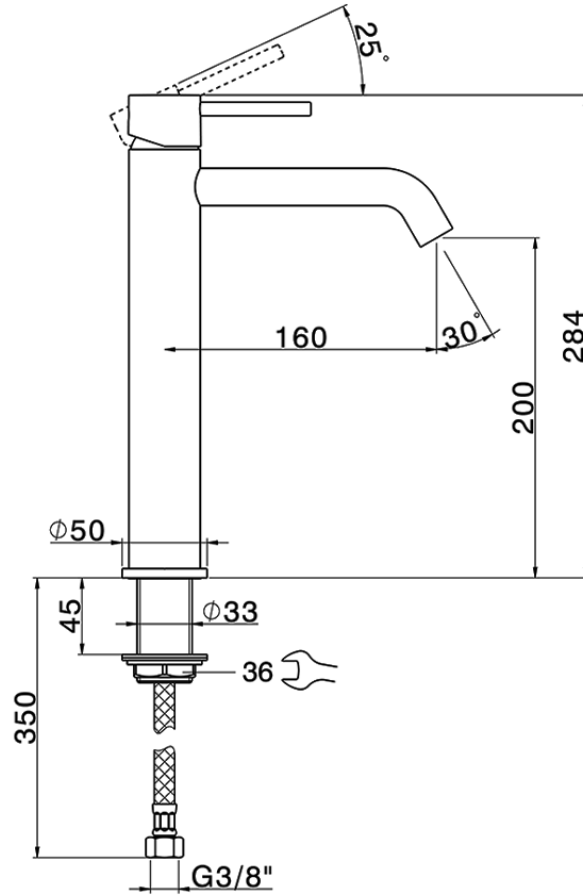

Single lever tall washbasin mixer NUOVA KIRUNA\_K2003540

K2003540

<https://en.huberitalia.com/single-lever-tall-washbasin-mixer-nuova-kiruna-k2003540>

2026-06-13