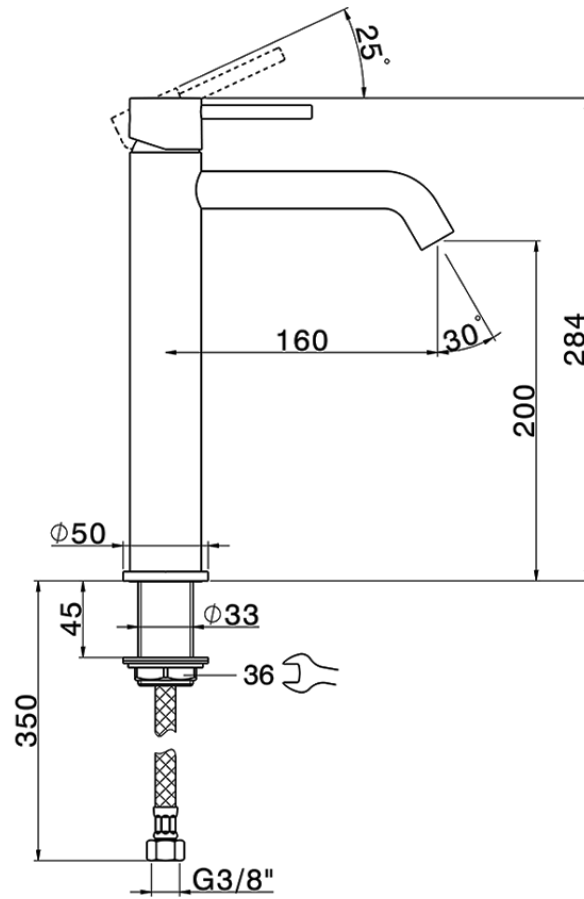

Single lever tall washbasin mixer NUOVA KIRUNA\_K2003540

K2003540

<https://en.huberitalia.com/single-lever-tall-washbasin-mixer-nuova-kiruna-k2003540>

2026-04-07