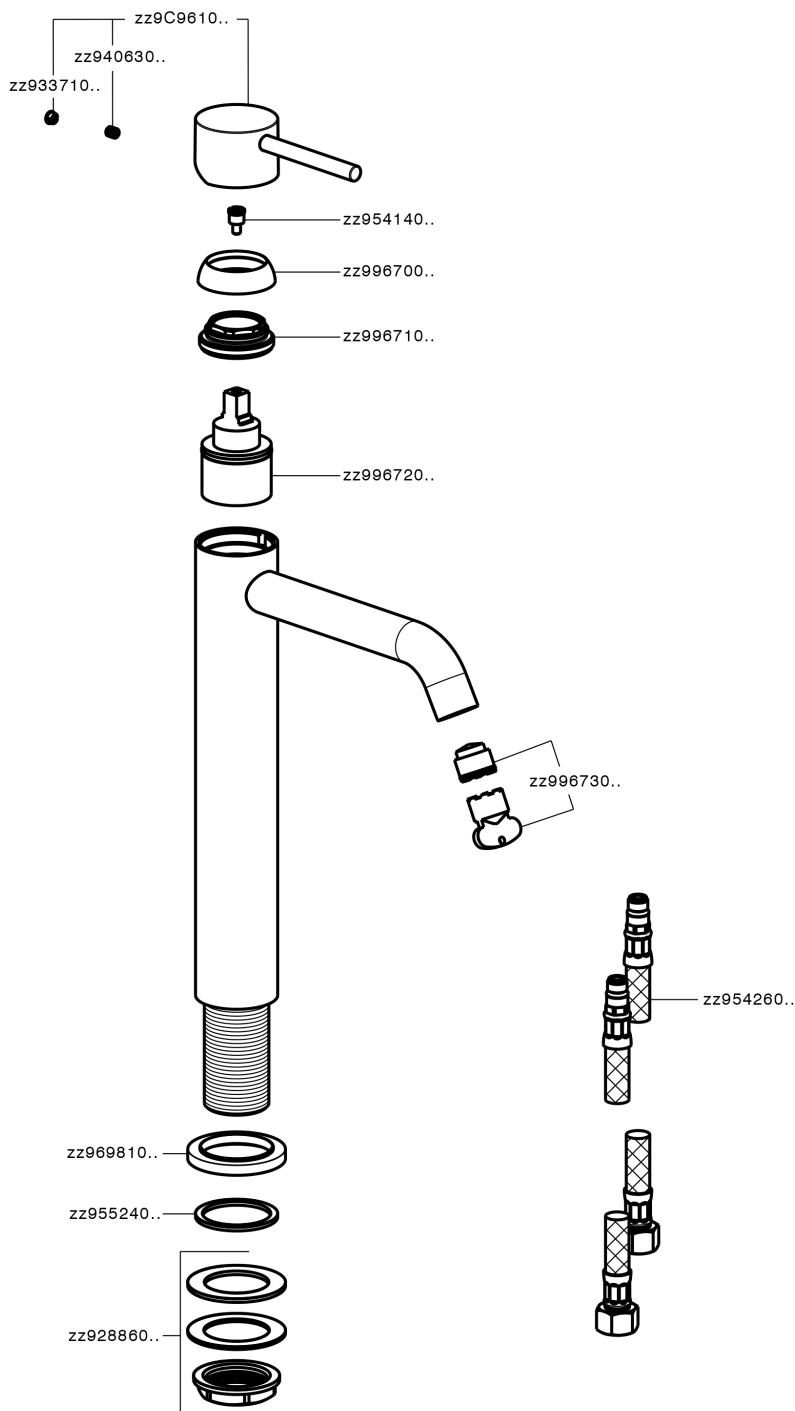

Single lever tall washbasin mixer NUOVA KIRUNA_K2003540

K2003540

<https://en.huberitalia.com/single-lever-tall-washbasin-mixer-nuova-kiruna-k2003540>

2026-04-06