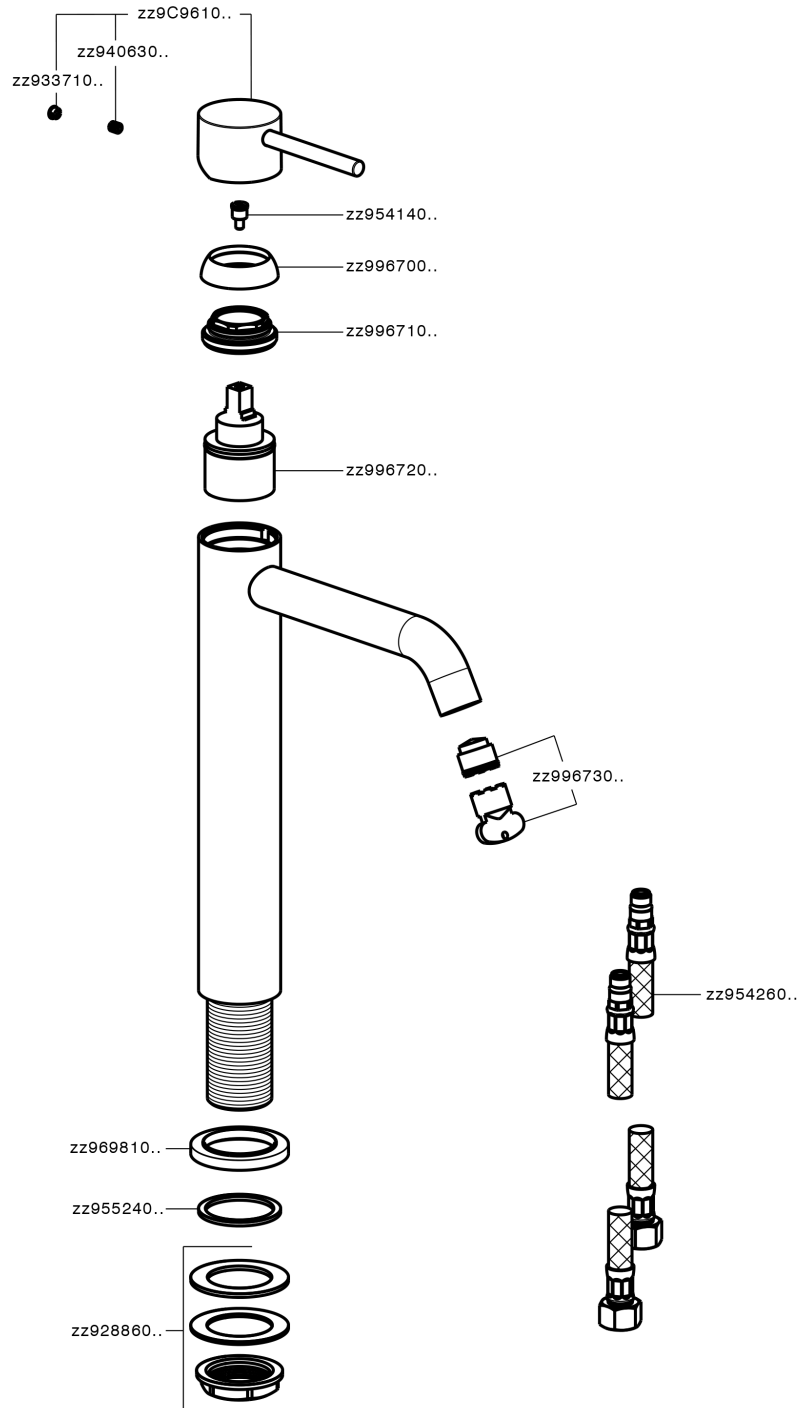

Single lever tall washbasin mixer NUOVA KIRUNA_K2003540

MODEL **K2003540**

Single lever tall washbasin mixer, without waste, G.3/8" stainless steel flexible hoses

AVAILABLE FINISHINGS

-  **21** 21 Chrome
-  **26** 26 Old Copper
-  **2F** 2F Brushed Nickel
-  **2W** 2W Brushed Gold
-  **40** 40 Matt Black
-  **4Q** 4Q Matt White

CHARACTERISTICS

Cartridge Spare Parts **ZZ99672000**

35 mm Cartridge

EcoStop

EcoStop feature limits water flow to approximately 50% of maximum output with one point of resistance on setting. Push slightly past the middle stop only when full water output is required. This will save water up to 50%.

Single lever tall washbasin mixer NUOVA KIRUNA_K2003540

K2003540

<https://en.huberitalia.com/single-lever-tall-washbasin-mixer-nuova-kiruna-k2003540>

2026-06-13