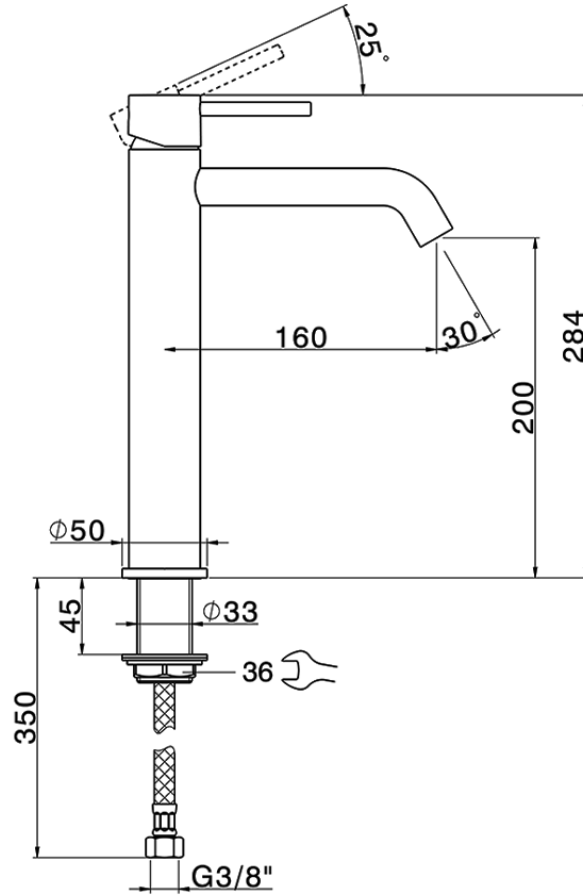

Single lever tall washbasin mixer NUOVA KIRUNA_K2003540

K2003540

<https://en.huberitalia.com/single-lever-tall-washbasin-mixer-nuova-kiruna-k2003540>

2026-06-10