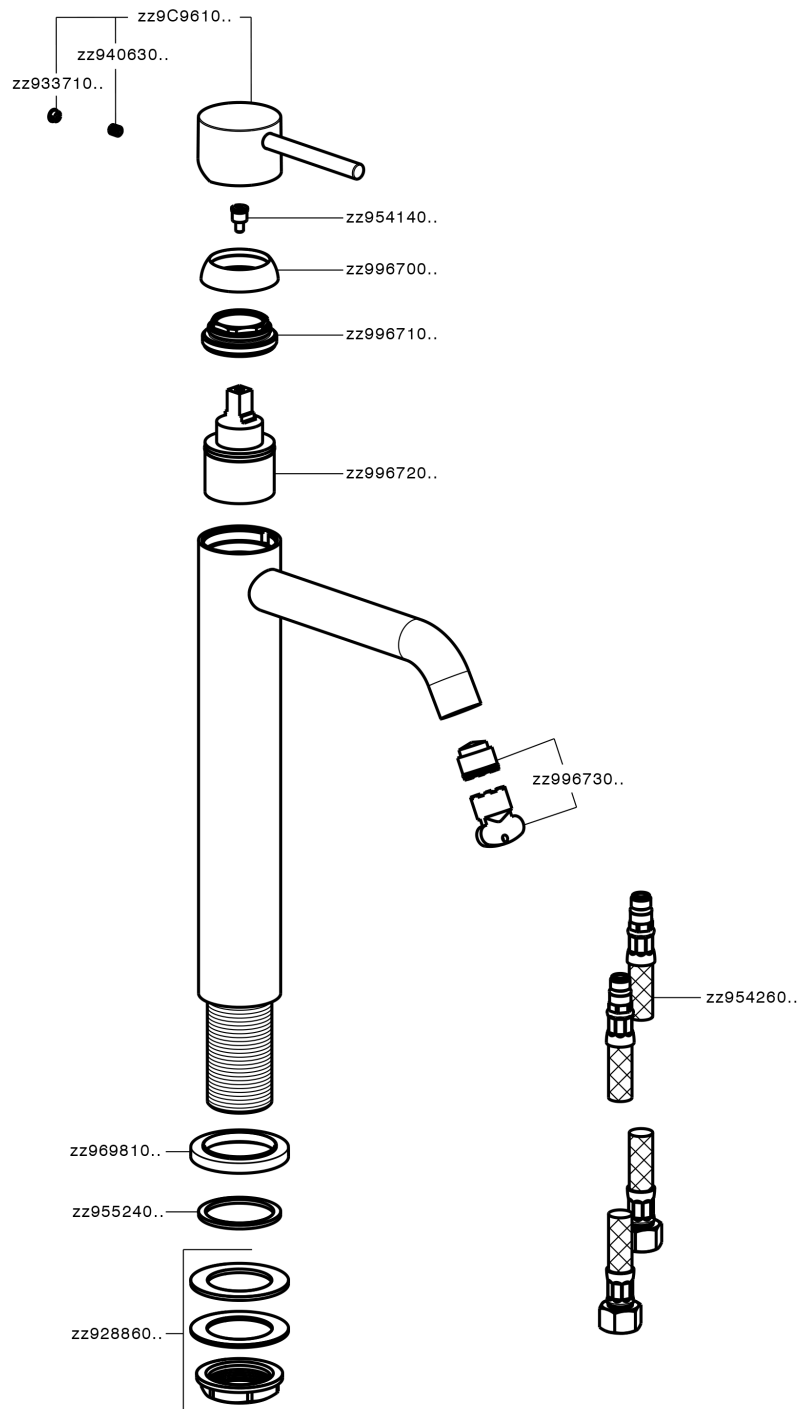

Single lever tall washbasin mixer NUOVA KIRUNA_K2003540

K2003540

<https://en.huberitalia.com/single-lever-tall-washbasin-mixer-nuova-kiruna-k2003540>

2026-06-10