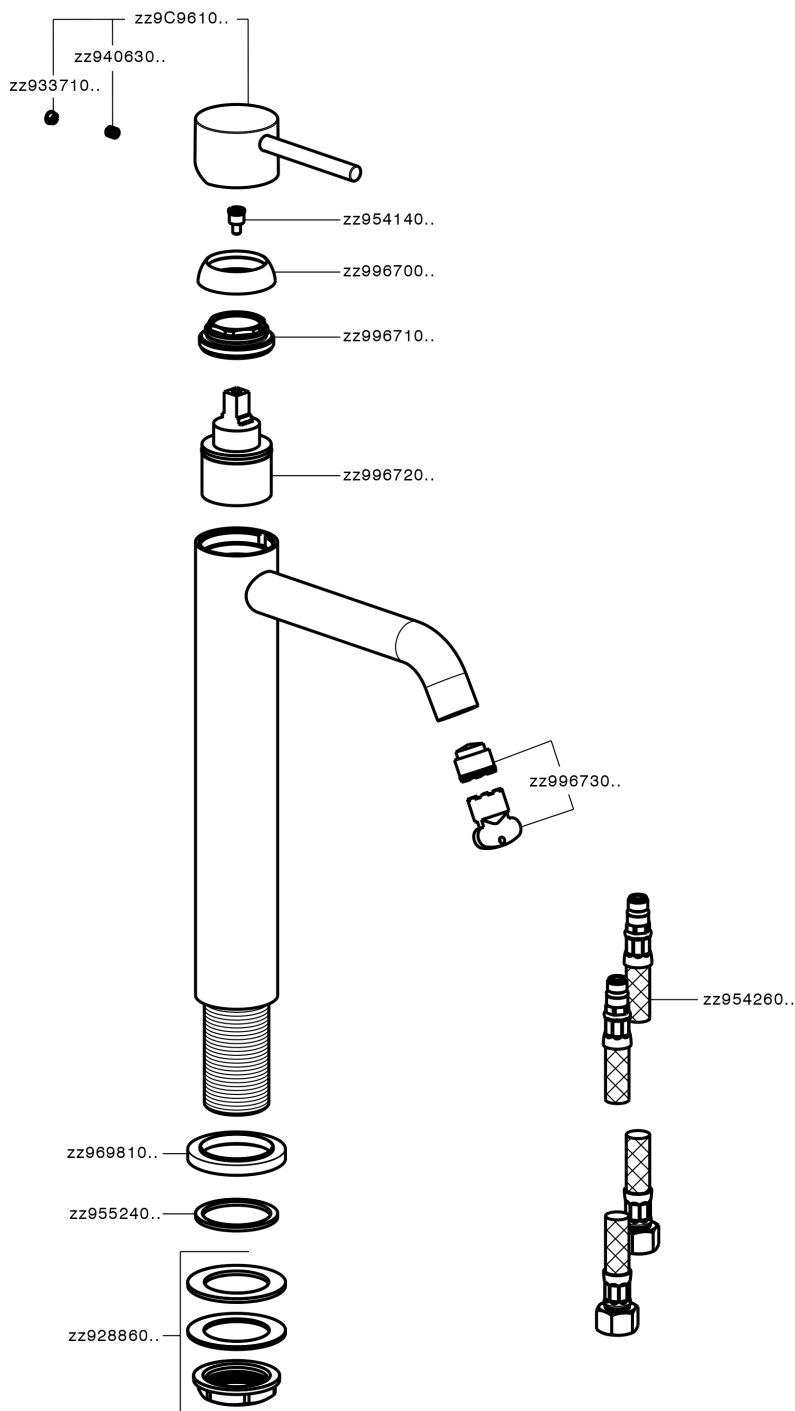

## Single lever tall washbasin mixer NUOVA KIRUNA\_K2003540

MODEL **K2003540**

Single lever tall washbasin mixer, without waste, G.3/8" stainless steel flexible hoses

### CHARACTERISTICS

Cartridge Spare Parts **ZZ99672000**

**35 mm Cartridge**

### EcoStop

EcoStop feature limits water flow to approximately 50% of maximum output with one point of resistance on setting. Push slightly past the middle stop only when full water output is required. This will save water up to 50%.

## Single lever tall washbasin mixer NUOVA KIRUNA\_K2003540

K2003540

<https://en.huberitalia.com/single-lever-tall-washbasin-mixer-nuova-kiruna-k2003540>

2026-05-16