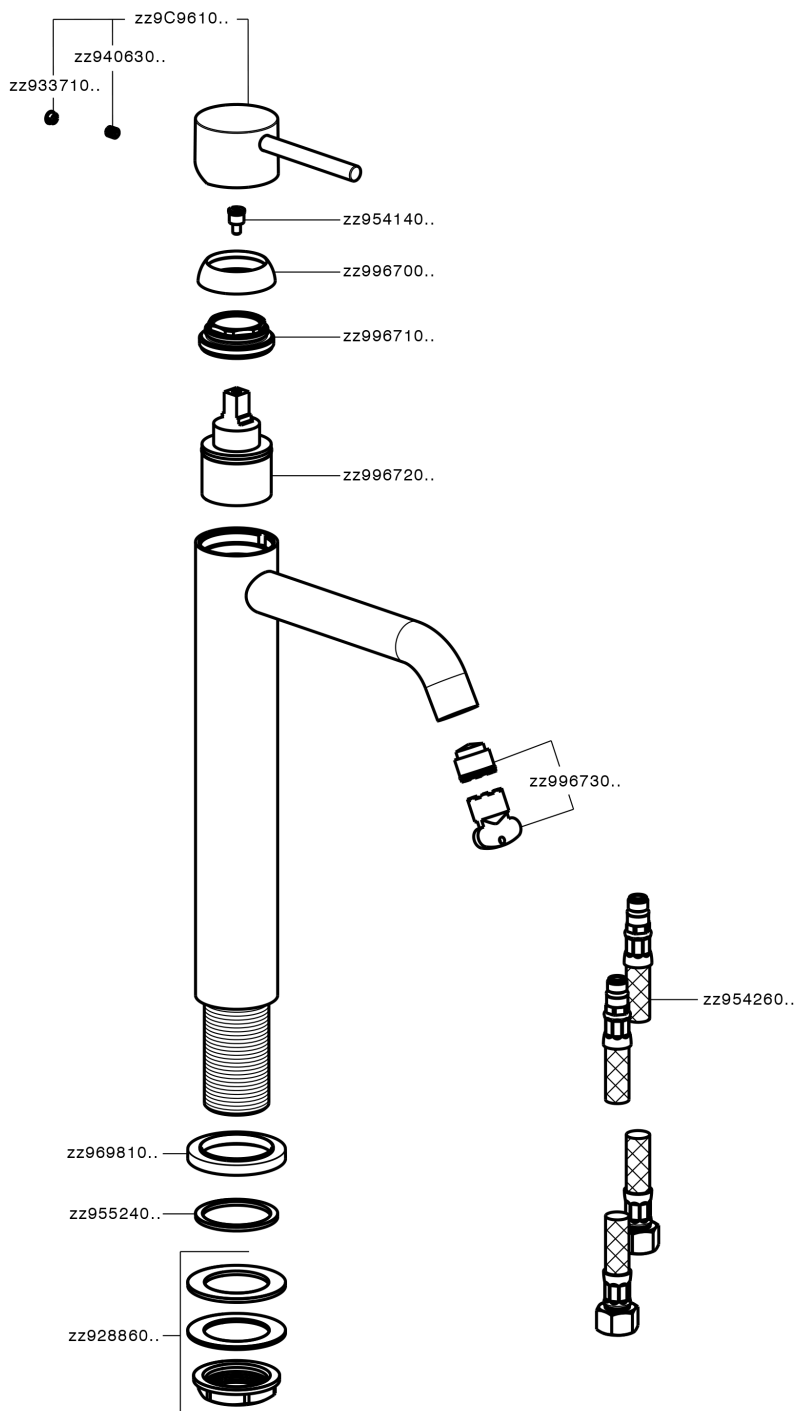

Single lever tall washbasin mixer NUOVA KIRUNA_K2003540

MODEL **K2003540**

Single lever tall washbasin mixer, without waste, G.3/8" stainless steel flexible hoses

AVAILABLE FINISHINGS

-  **21** 21 Chrome
-  **26** 26 Old Copper
-  **2F** 2F Brushed Nickel
-  **2W** 2W Brushed Gold
-  **40** 40 Matt Black
-  **4Q** 4Q Matt White

CHARACTERISTICS

Cartridge Spare Parts **ZZ99672000**

35 mm Cartridge

EcoStop

EcoStop feature limits water flow to approximately 50% of maximum output with one point of resistance on setting. Push slightly past the middle stop only when full water output is required. This will save water up to 50%.

Single lever tall washbasin mixer NUOVA KIRUNA_K2003540

K2003540

<https://en.huberitalia.com/single-lever-tall-washbasin-mixer-nuova-kiruna-k2003540>

2026-06-14