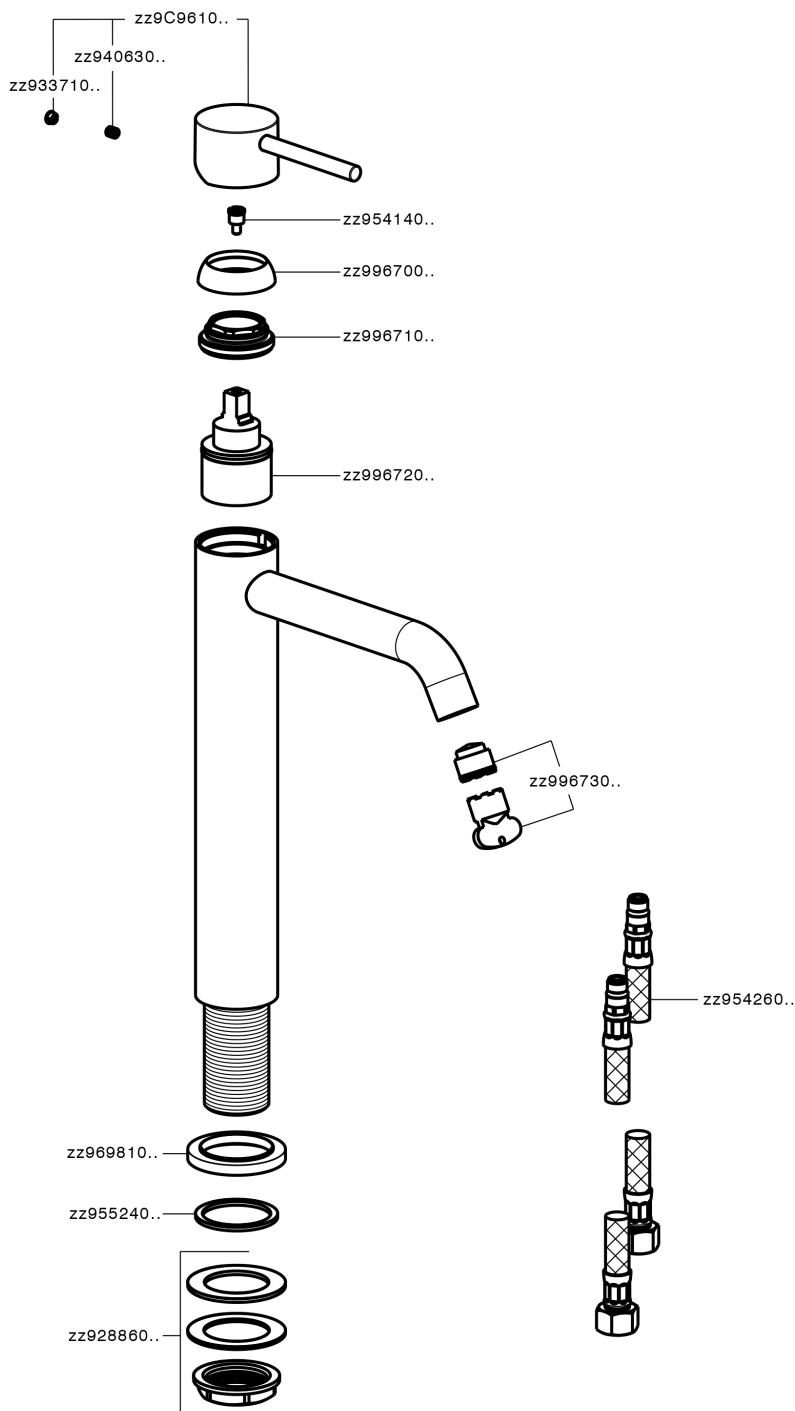

Single lever tall washbasin mixer NUOVA KIRUNA_K2003540

K2003540

<https://en.huberitalia.com/single-lever-tall-washbasin-mixer-nuova-kiruna-k2003540>

2026-04-08