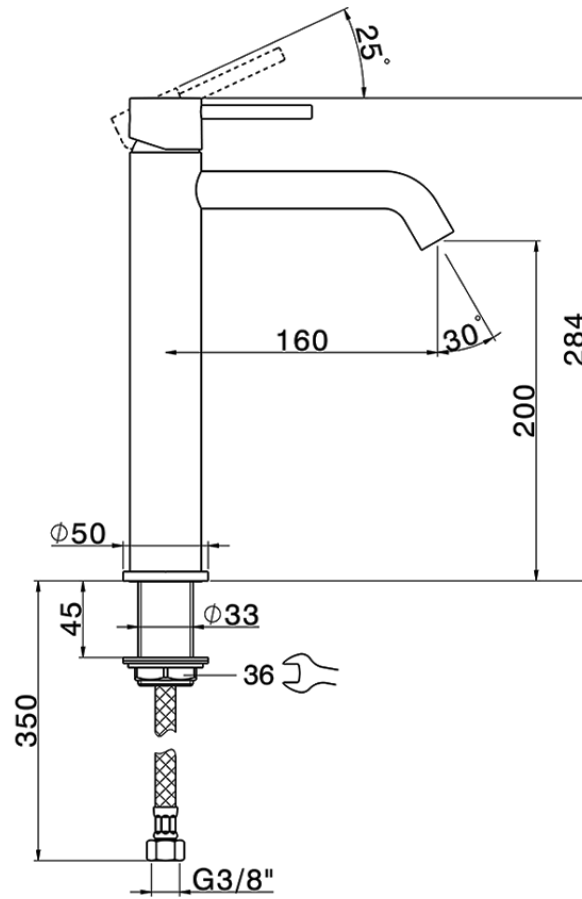

## Single lever tall washbasin mixer NUOVA KIRUNA\_K2003540

K2003540

<https://en.huberitalia.com/single-lever-tall-washbasin-mixer-nuova-kiruna-k2003540>

2026-04-09