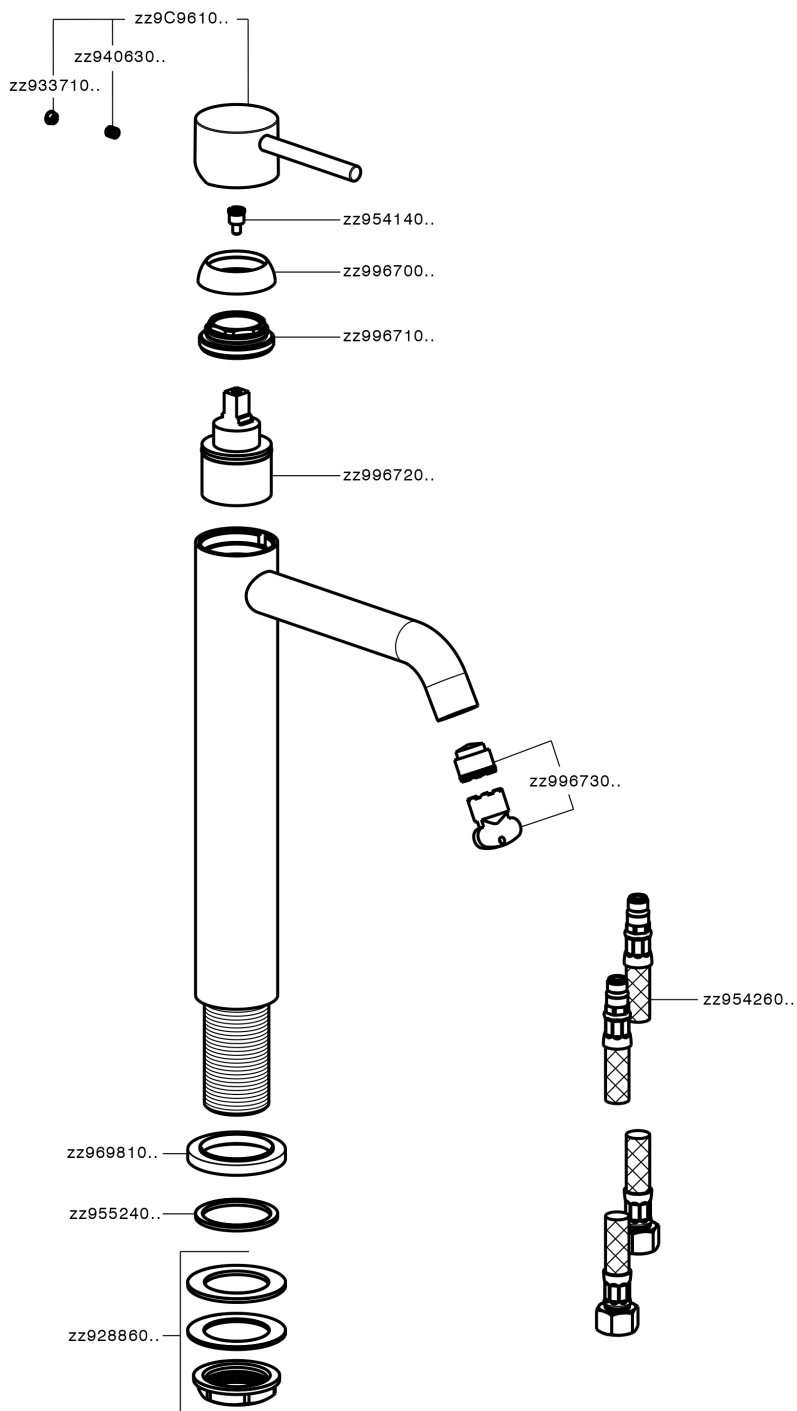

Single lever tall washbasin mixer NUOVA KIRUNA_K2003540

K2003540

<https://en.huberitalia.com/single-lever-tall-washbasin-mixer-nuova-kiruna-k2003540>

2026-04-09