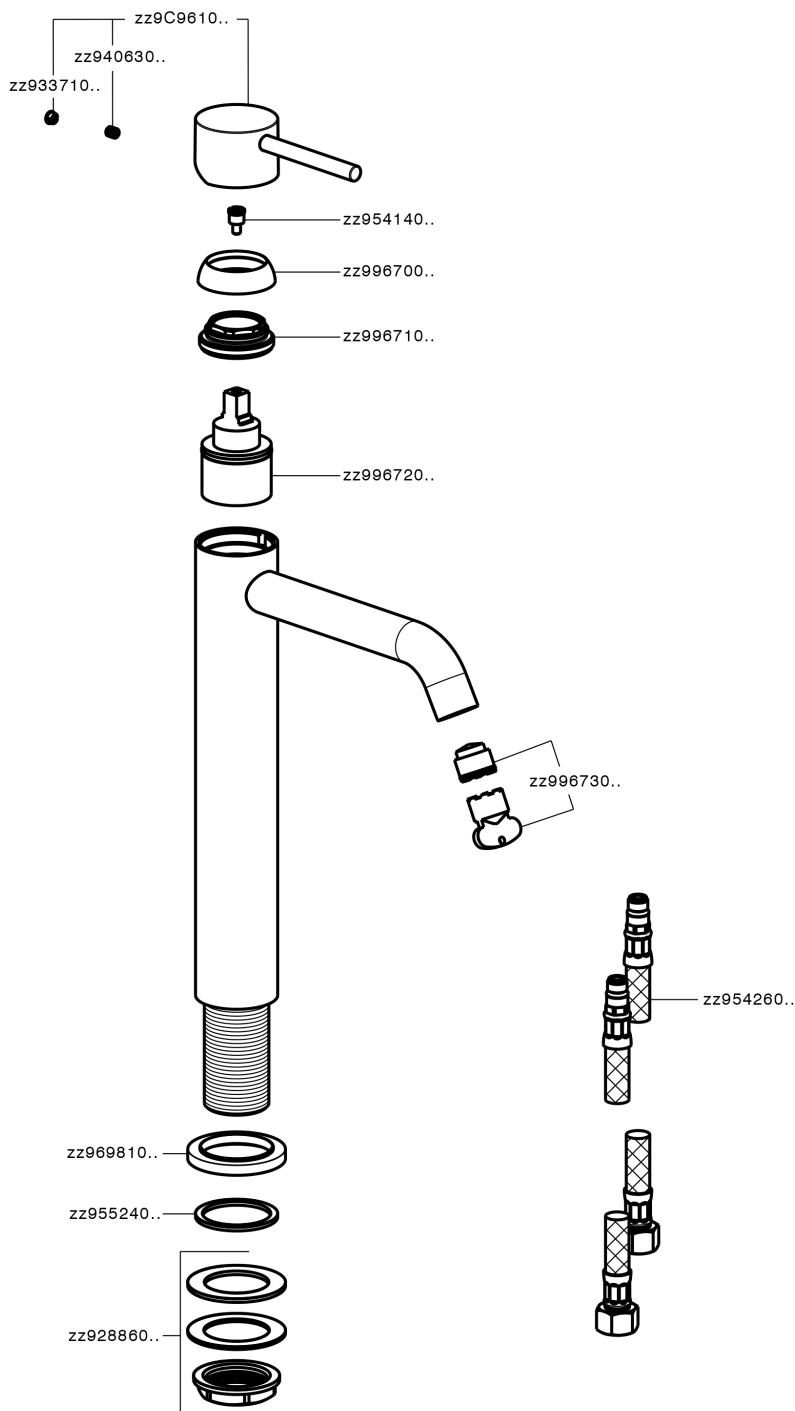

Single lever tall washbasin mixer NUOVA KIRUNA_K2003540

K2003540

<https://en.huberitalia.com/single-lever-tall-washbasin-mixer-nuova-kiruna-k2003540>

2026-06-15