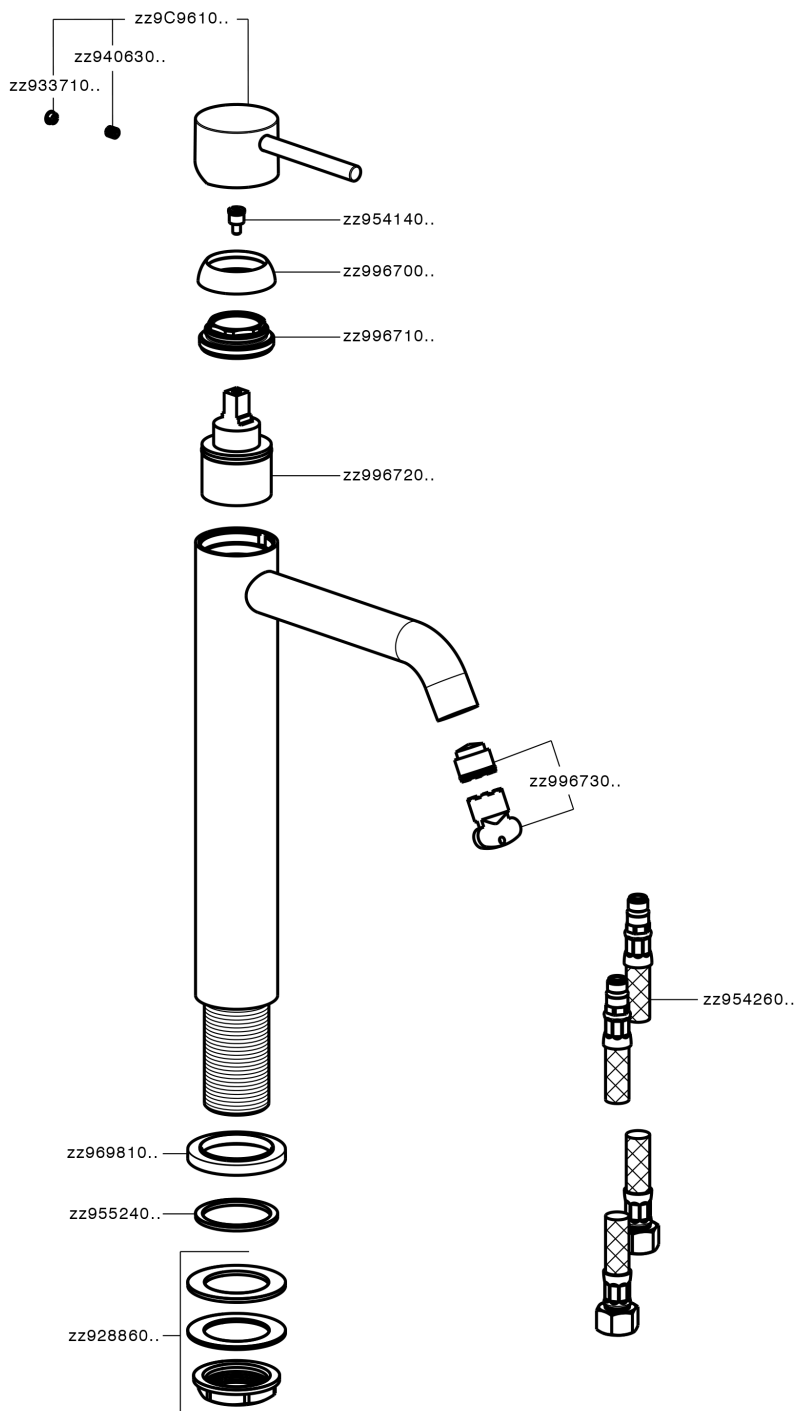

Single lever tall washbasin mixer NUOVA KIRUNA_K2003540

MODEL **K2003540**

Single lever tall washbasin mixer, without waste, G.3/8" stainless steel flexible hoses

AVAILABLE FINISHINGS

-  **21** 21 Chrome
-  **26** 26 Old Copper
-  **2F** 2F Brushed Nickel
-  **2W** 2W Brushed Gold
-  **40** 40 Matt Black
-  **4Q** 4Q Matt White

CHARACTERISTICS

Cartridge Spare Parts **ZZ99672000**

35 mm Cartridge

EcoStop

EcoStop feature limits water flow to approximately 50% of maximum output with one point of resistance on setting. Push slightly past the middle stop only when full water output is required. This will save water up to 50%.

Single lever tall washbasin mixer NUOVA KIRUNA_K2003540

K2003540

<https://en.huberitalia.com/single-lever-tall-washbasin-mixer-nuova-kiruna-k2003540>

2026-06-15