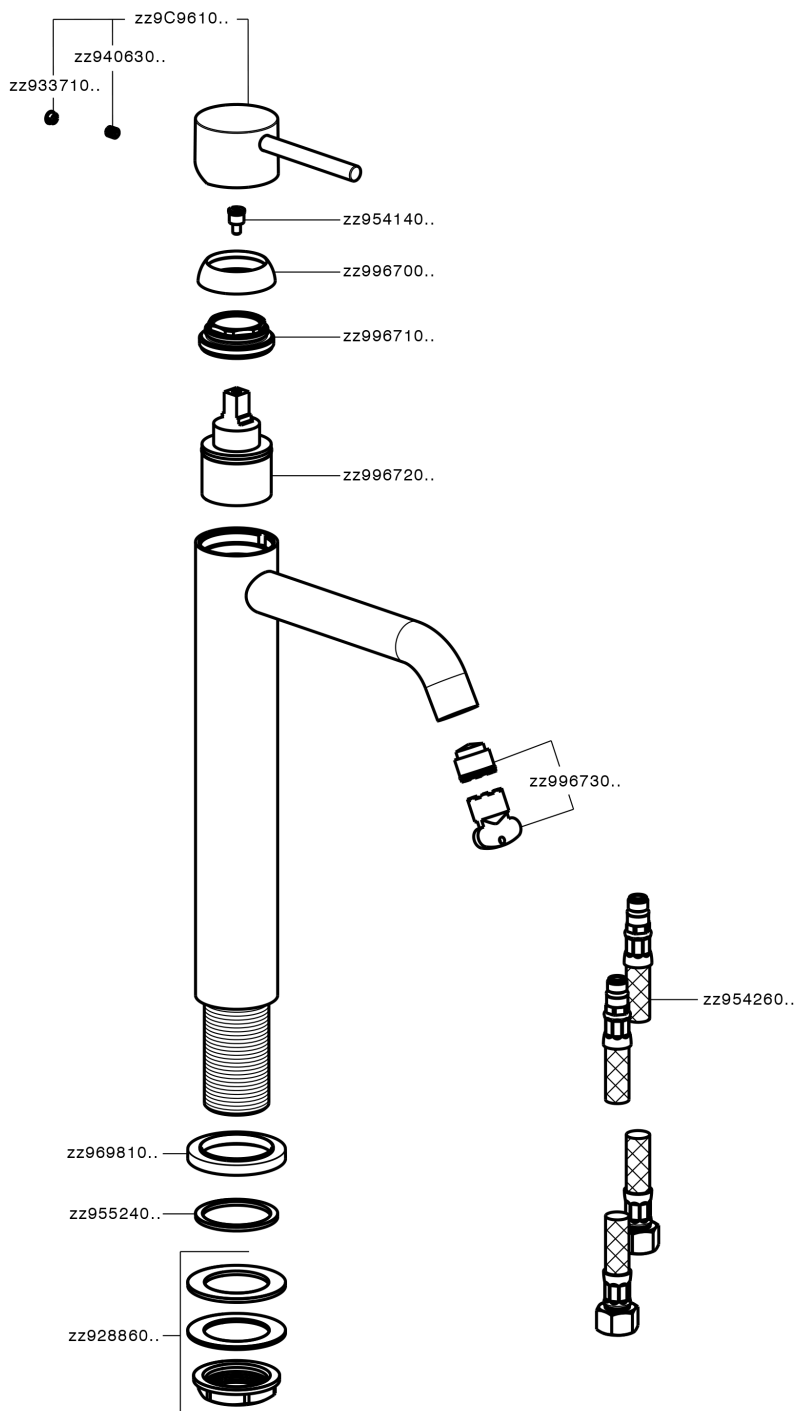

Single lever tall washbasin mixer NUOVA KIRUNA_K2003540

MODEL **K2003540**

Single lever tall washbasin mixer, without waste, G.3/8" stainless steel flexible hoses

AVAILABLE FINISHINGS

-  **21** 21 Chrome
-  **26** 26 Old Copper
-  **2F** 2F Brushed Nickel
-  **2W** 2W Brushed Gold
-  **40** 40 Matt Black
-  **4Q** 4Q Matt White

CHARACTERISTICS

Cartridge Spare Parts **ZZ99672000**

35 mm Cartridge

EcoStop

EcoStop feature limits water flow to approximately 50% of maximum output with one point of resistance on setting. Push slightly past the middle stop only when full water output is required. This will save water up to 50%.

Single lever tall washbasin mixer NUOVA KIRUNA_K2003540

K2003540

<https://en.huberitalia.com/single-lever-tall-washbasin-mixer-nuova-kiruna-k2003540>

2026-04-09