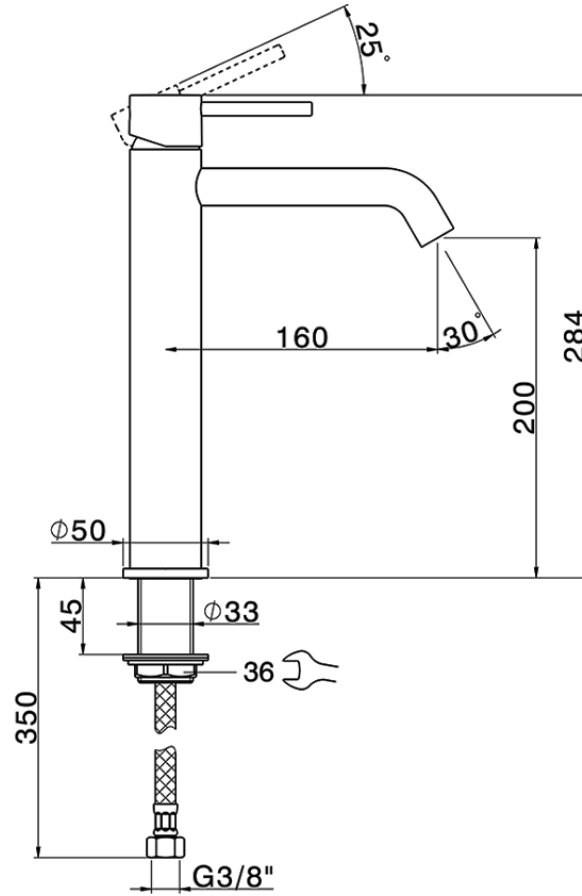

Single lever tall washbasin mixer NUOVA KIRUNA_K2003540

K2003540

<https://en.huberitalia.com/single-lever-tall-washbasin-mixer-nuova-kiruna-k2003540>

2026-04-08