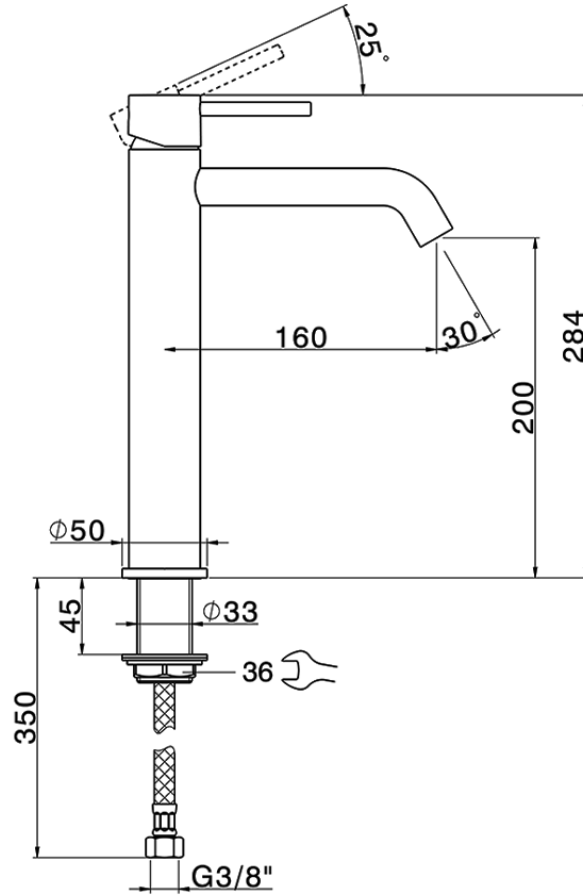

Single lever tall washbasin mixer NUOVA KIRUNA_K2003540

K2003540

<https://en.huberitalia.com/single-lever-tall-washbasin-mixer-nuova-kiruna-k2003540>

2026-04-06