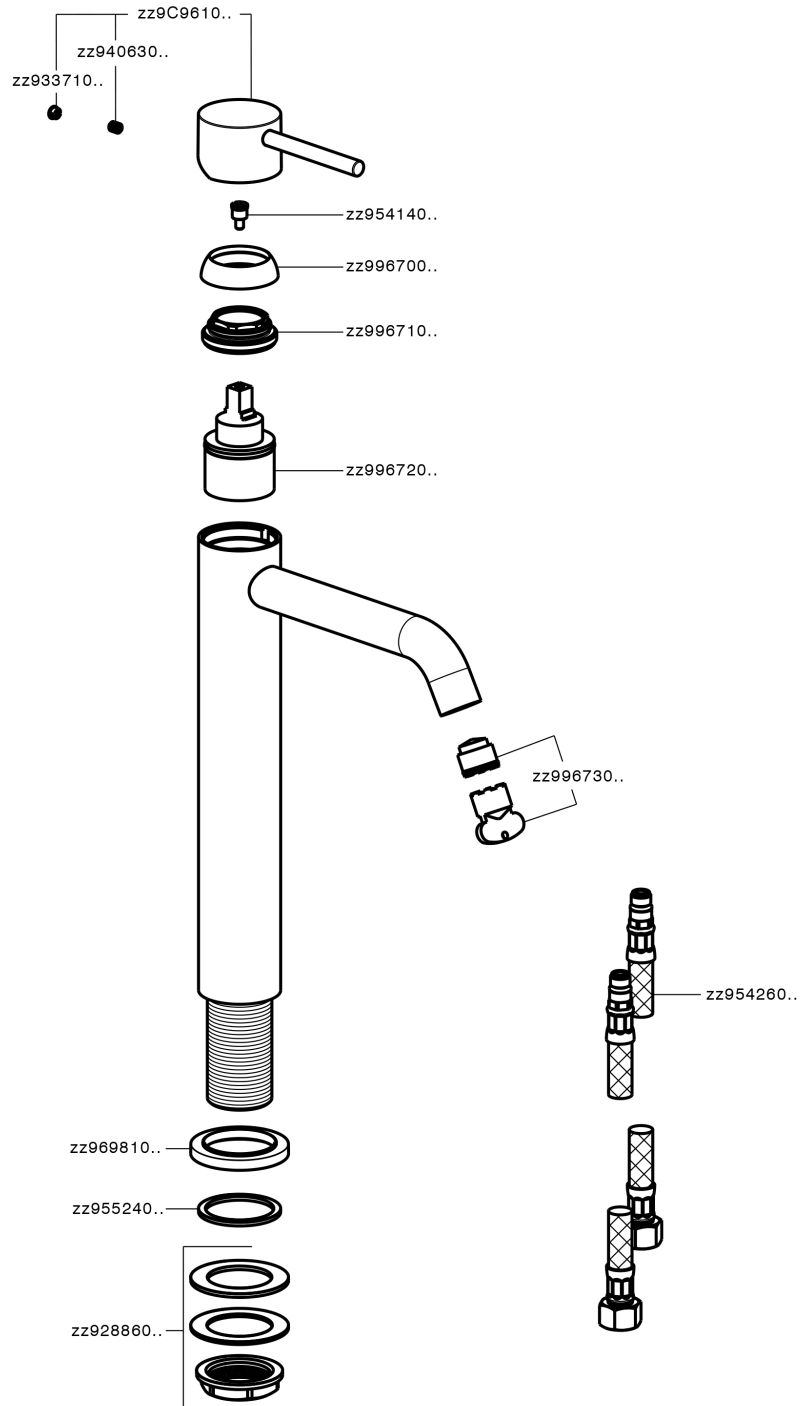

Single lever tall washbasin mixer NUOVA KIRUNA_K2003540

MODEL **K2003540**

Single lever tall washbasin mixer, without waste, G.3/8" stainless steel flexible hoses

AVAILABLE FINISHINGS

-  **21** 21 Chrome
-  **26** 26 Old Copper
-  **2F** 2F Brushed Nickel
-  **2W** 2W Brushed Gold
-  **40** 40 Matt Black
-  **4Q** 4Q Matt White

CHARACTERISTICS

Cartridge Spare Parts **ZZ99672000**

35 mm Cartridge

EcoStop

EcoStop feature limits water flow to approximately 50% of maximum output with one point of resistance on setting. Push slightly past the middle stop only when full water output is required. This will save water up to 50%.

Single lever tall washbasin mixer NUOVA KIRUNA_K2003540

K2003540

<https://en.huberitalia.com/single-lever-tall-washbasin-mixer-nuova-kiruna-k2003540>

2026-04-10