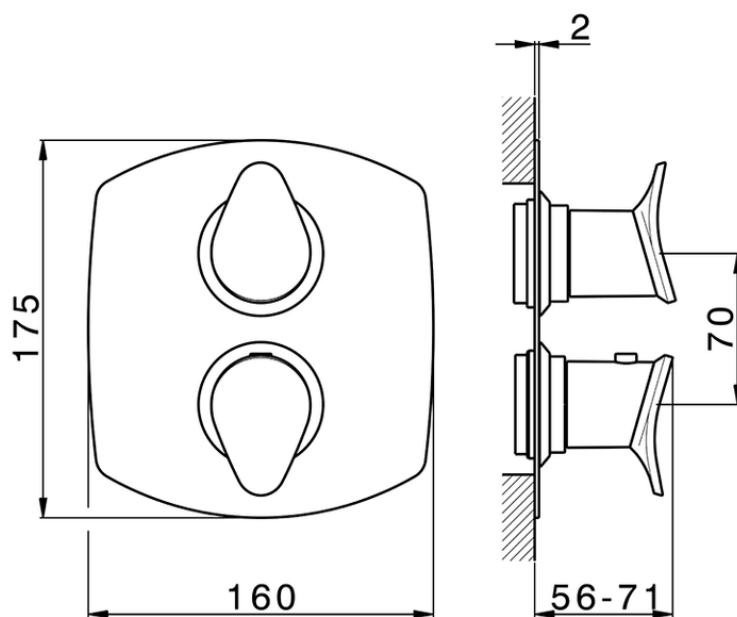

Exposed part for con.thermo.shower valve, 2-outlet HARLOCK_HC018100

HC018100

<https://en.huberitalia.com/exposed-part-for-con-thermo-shower-valve-2-outlet-harlock-hc018100>

Piastra/Plate/Plaque/Platte/Placa

2-3mm: XX 25-40 YY 76-91

10 mm: XX 16-31 YY 65-80

ZB018100

<https://en.huberitalia.com/2-outlet-concealed-thermostatic-shower-valve-concealed-zb018100>

2026-04-07