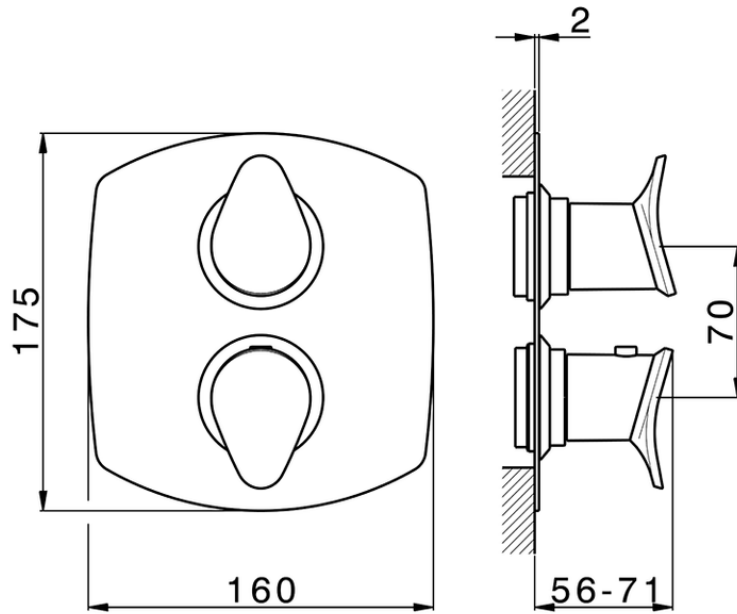

Exposed part for con.thermo.shower valve, 2-outlet HARLOCK_HC018100

HC018100

<https://en.huberitalia.com/exposed-part-for-con-thermo-shower-valve-2-outlet-harlock-hc018100>

Piastra/Plate/Plaque/Platte/Placa

2-3mm: XX 25-40 YY 76-91

10 mm: XX 16-31 YY 65-80

ZB018100

<https://en.huberitalia.com/2-outlet-concealed-thermostatic-shower-valve-concealed-zb018100>

2026-06-08