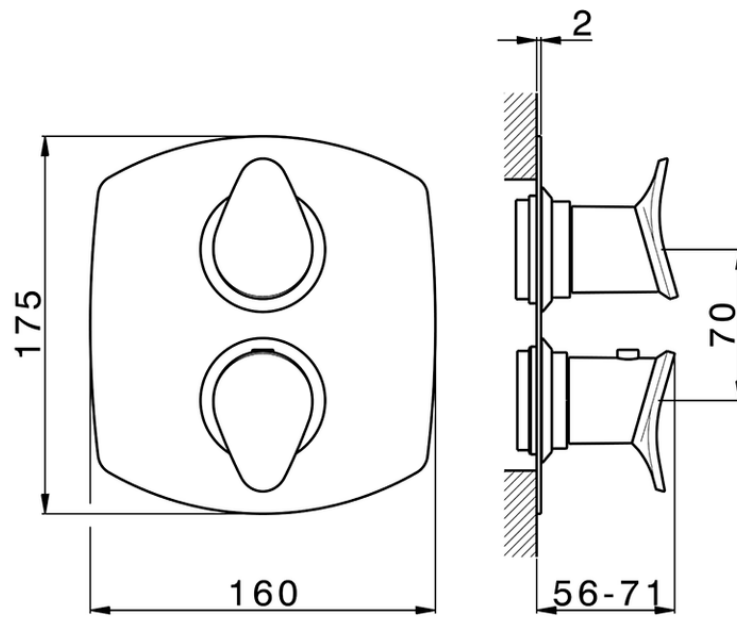

Exposed part for con.thermo.shower valve, 2-outlet HARLOCK_HC018100

HC018100

<https://en.huberitalia.com/exposed-part-for-con-thermo-shower-valve-2-outlet-harlock-hc018100>

Piastra/Plate/Plaque/Platte/Placa

2-3mm: XX 25-40 YY 76-91

10 mm: XX 16-31 YY 65-80

ZB018100

<https://en.huberitalia.com/2-outlet-concealed-thermostatic-shower-valve-concealed-zb018100>

2026-06-30